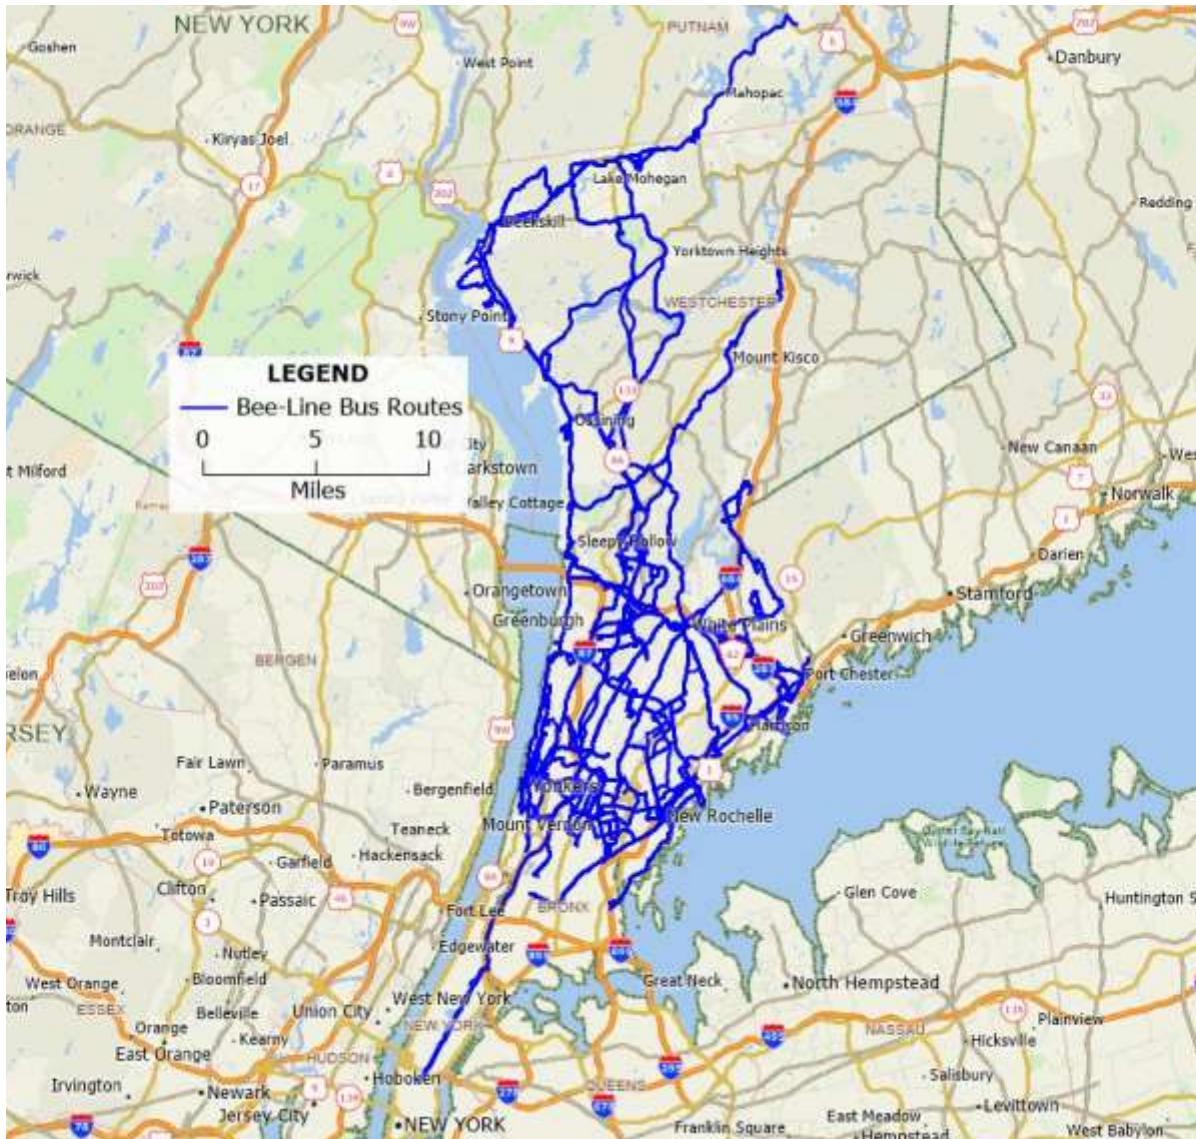

# Bee-Line Bus Advertising

## Westchester County, Bronx, Manhattan

### Transit Bus Advertising

## Westchester County Transit System

**326 Vehicles**

**450 + Miles Service Area**

**60 Routes**

**Annual Ridership**

**29,879,888**

**Residing Population:**

**976,396**