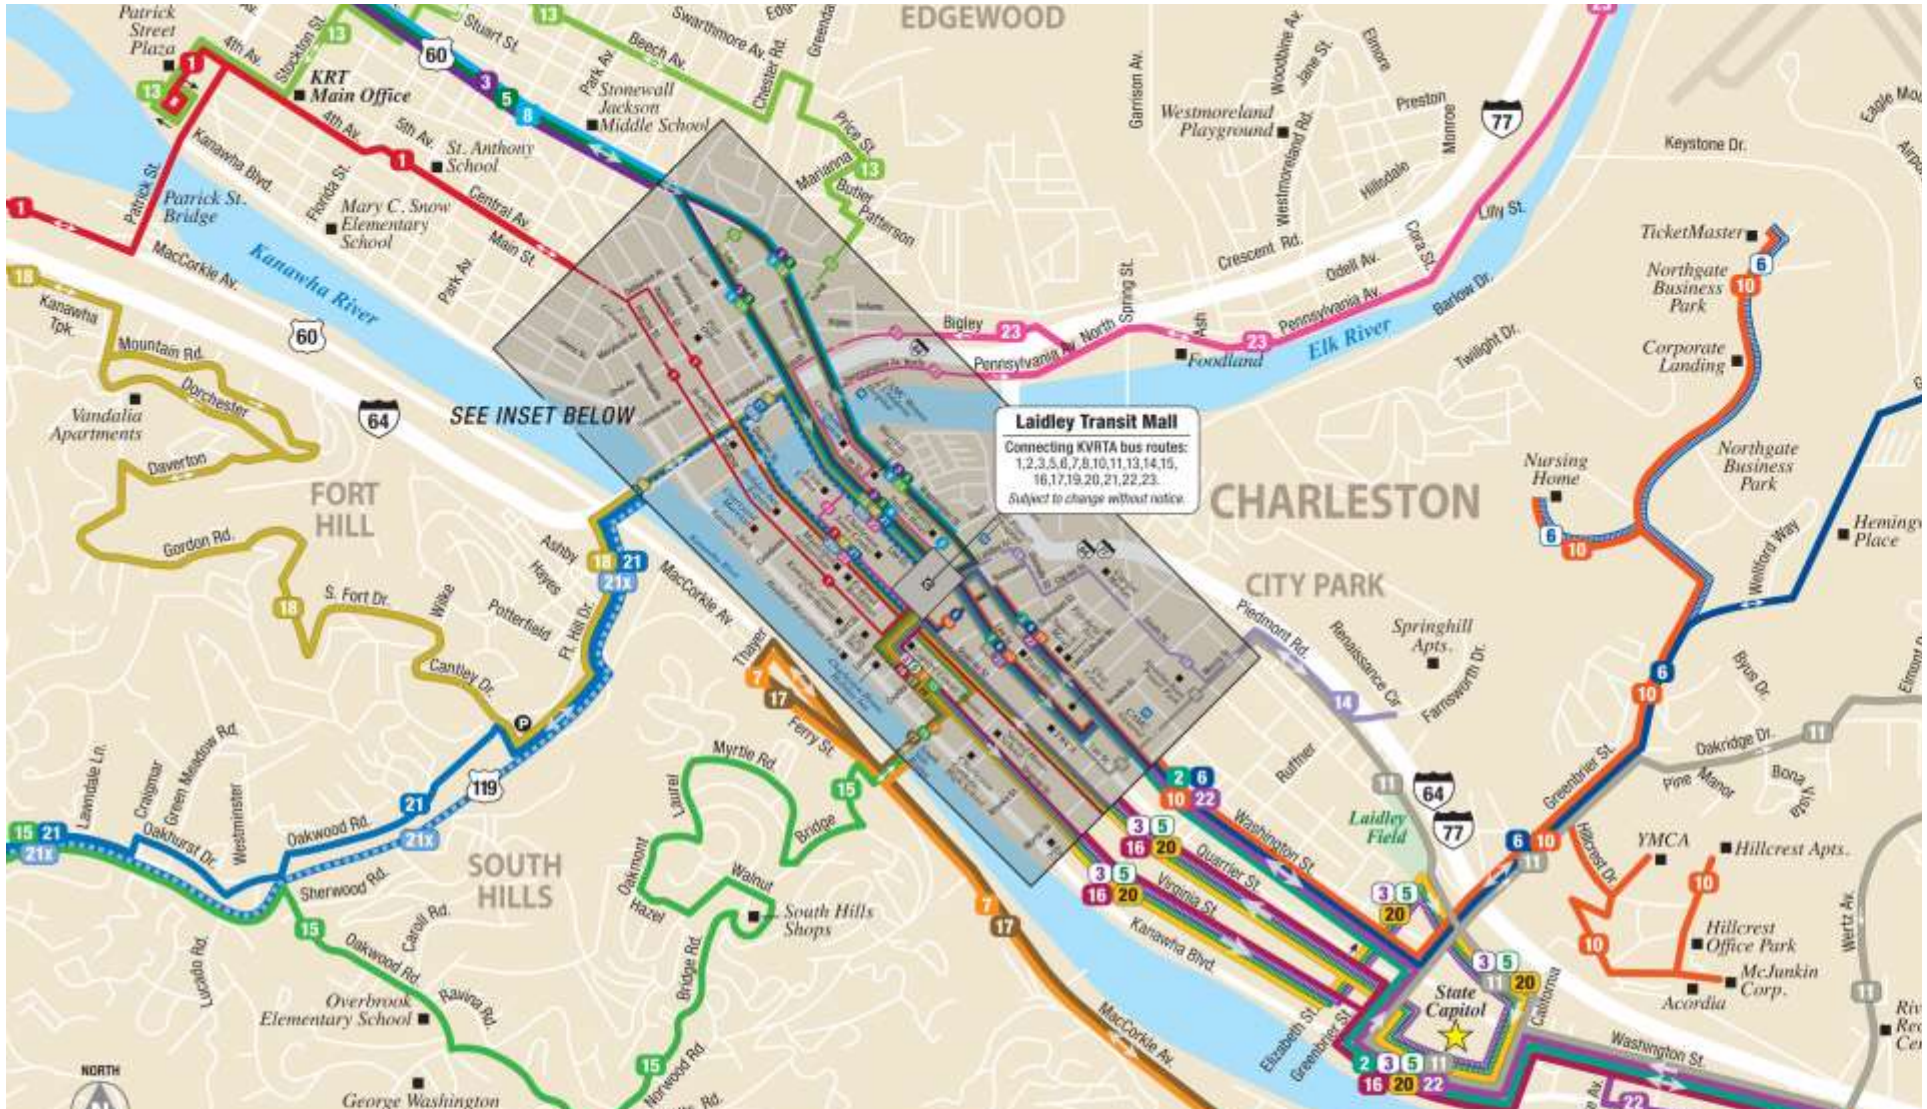

26 Digital Screens

6 Dioramas

26 Transit Bays

1 Tension Fabric Banner Display

Kanawha Valley Transit

Bus Advertising—Charleston Metro

Available Advertising
39 Commuter Transit Buses

15 Para-Transit

Bus Advertising Routes—Charleston, WV

Kanawha Valley Transit

Bus Advertising

Full Wrap Bus

Kong / Super King Poster

King Kong Bus Poster

King Bus Poster

Queen Poster

Tail Bus Poster

Interior Bus Ads

Kanawha Valley Transit

Bus Advertising

Bus Shelter Advertising

37 Transit Shelter Locations

\$46,528 Average HH Income

Kanawha County, WV is the 1st most populated county in West Virginia and borders Boone County, WV; Clay County, WV; Fayette County, WV; Jackson County, WV; Lincoln County, WV; Nicholas County, WV; Putnam County, WV;

Kanawha Valley Transit

Bus Advertising

Kanawha Valley Transit

Bus Advertising

Exterior Advertising

Interior Advertising