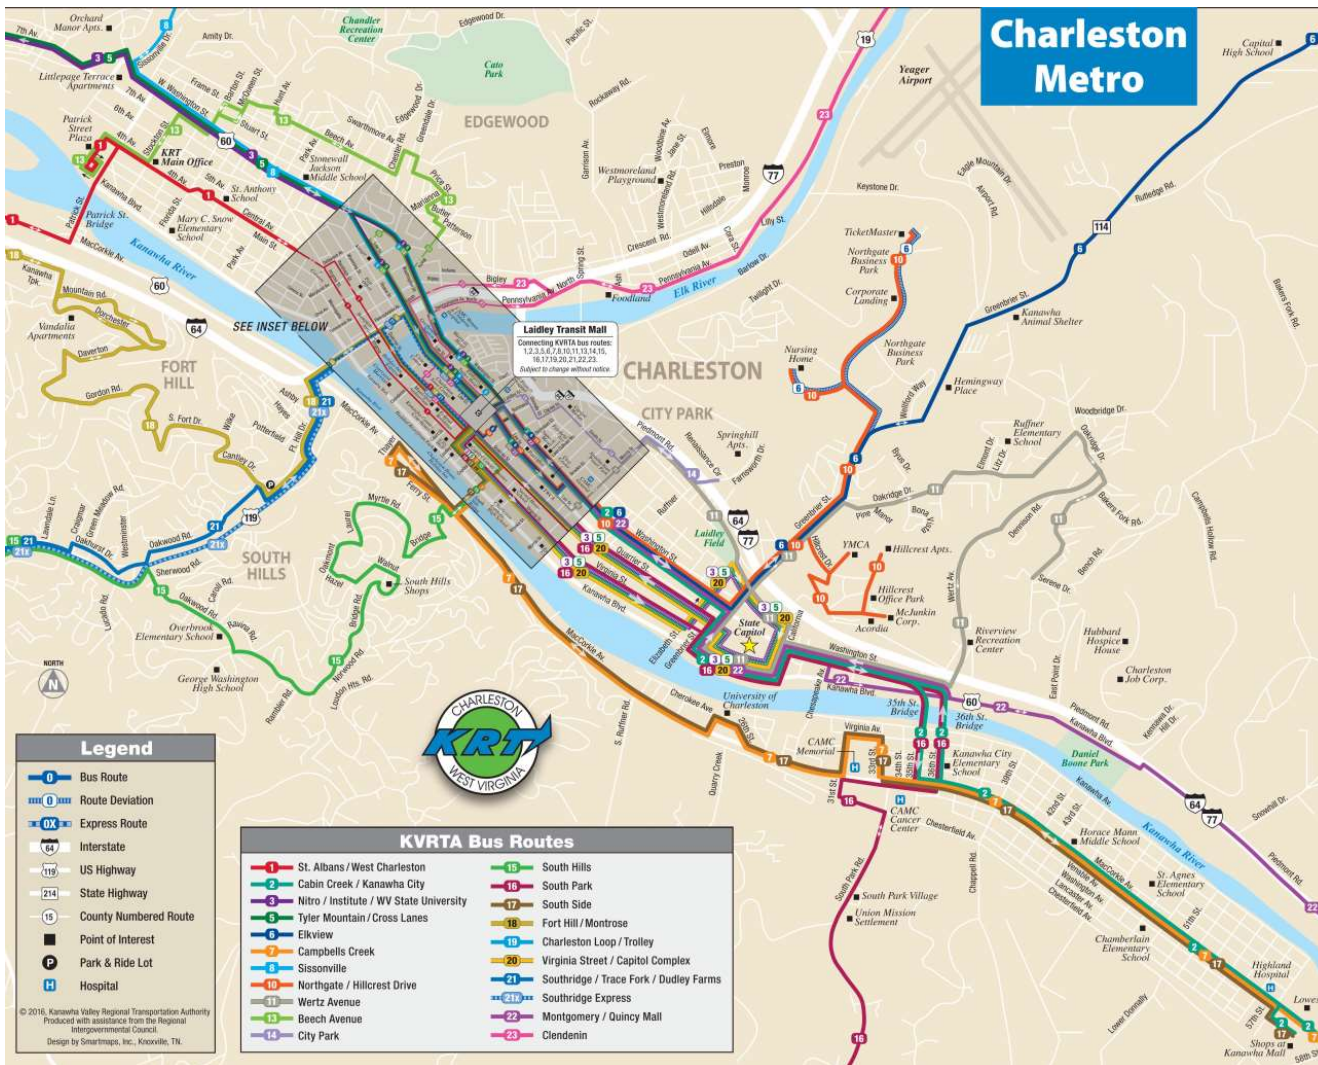

Kanawha Valley Transit

Bus and Shelter Advertising

Available Advertising

RTS Transit Fleet

424 Buses

Transit Bus Shelters

278 Transit Shelter Locations

Transit Center

26 Digital Screens

6 Dioramas

26 Transit Bays

1 Tension Fabric Banner Display

Kanawha Valley Transit

Bus Advertising—Charleston Metro

Available Advertising
39 Commuter Transit Buses

15 Para-Transit

Bus Advertising Routes—Charleston, WV

Kanawha Valley Transit

Bus Advertising

Full Wrap Bus

Kong / Super King Poster

King Kong Bus Poster

King Bus Poster

Queen Poster

Tail Bus Poster

Interior Bus Ads

Kanawha Valley Transit

Bus Advertising

Bus Shelter Advertising

37 Transit Shelter Locations

\$46,528 Average HH Income

Kanawha County, WV is the 1st most populated county in West Virginia and borders Boone County, WV; Clay County, WV; Fayette County, WV; Jackson County, WV; Lincoln County, WV; Nicholas County, WV; Putnam County, WV;