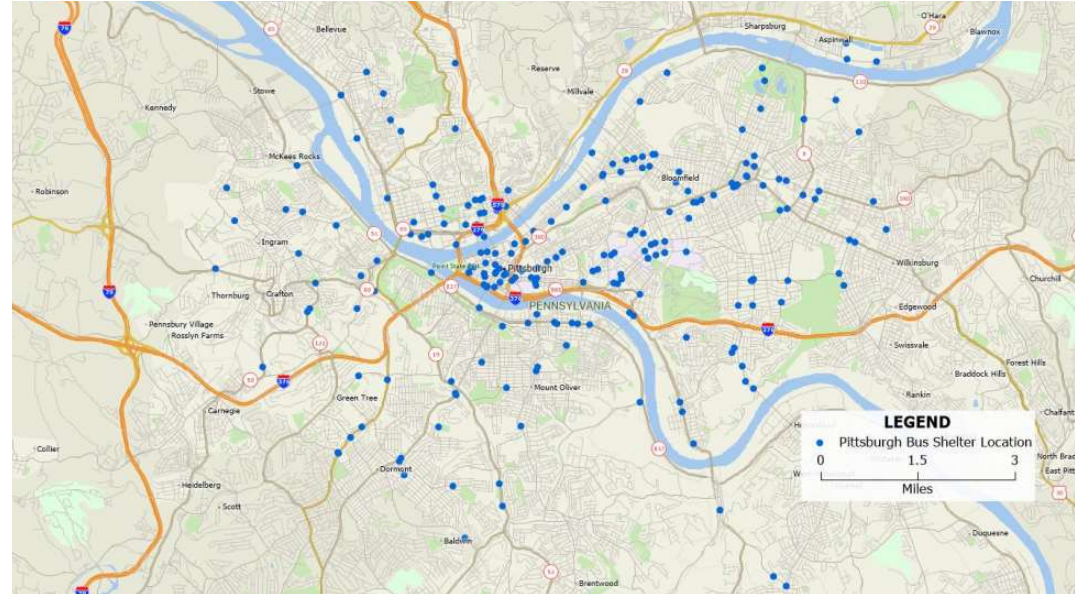

PITTSBURGH

P E N N S Y L V A N I A

Bus Shelter Advertising

Bus Shelter Advertising

235 Transit Shelter Locations

2.34 Million Population

\$56,063 Average HH Income

Universities

University of Pittsburgh, Carnegie Mellon University, Duquesne University, Chatham University, Point Park University

PITTSBURGH

P E N N S Y L V A N I A

Bus Shelter Locations

PITTSBURGH

P E N N S Y L V A N I A

Bus Shelter Locations

PITTSBURGH

P E N N S Y L V A N I A

Bus Shelter Locations

Exterior Bus Shelter Advertising

PITTSBURGH

P E N N S Y L V A N I A

Bus Shelter Locations

Exterior Bus Shelter Advertising

PITTSBURGH

P E N N S Y L V A N I A

Bus Shelter Locations

Interior Bus Shelter Advertising

PITTSBURGH

P E N N S Y L V A N I A

Bus Shelter Locations