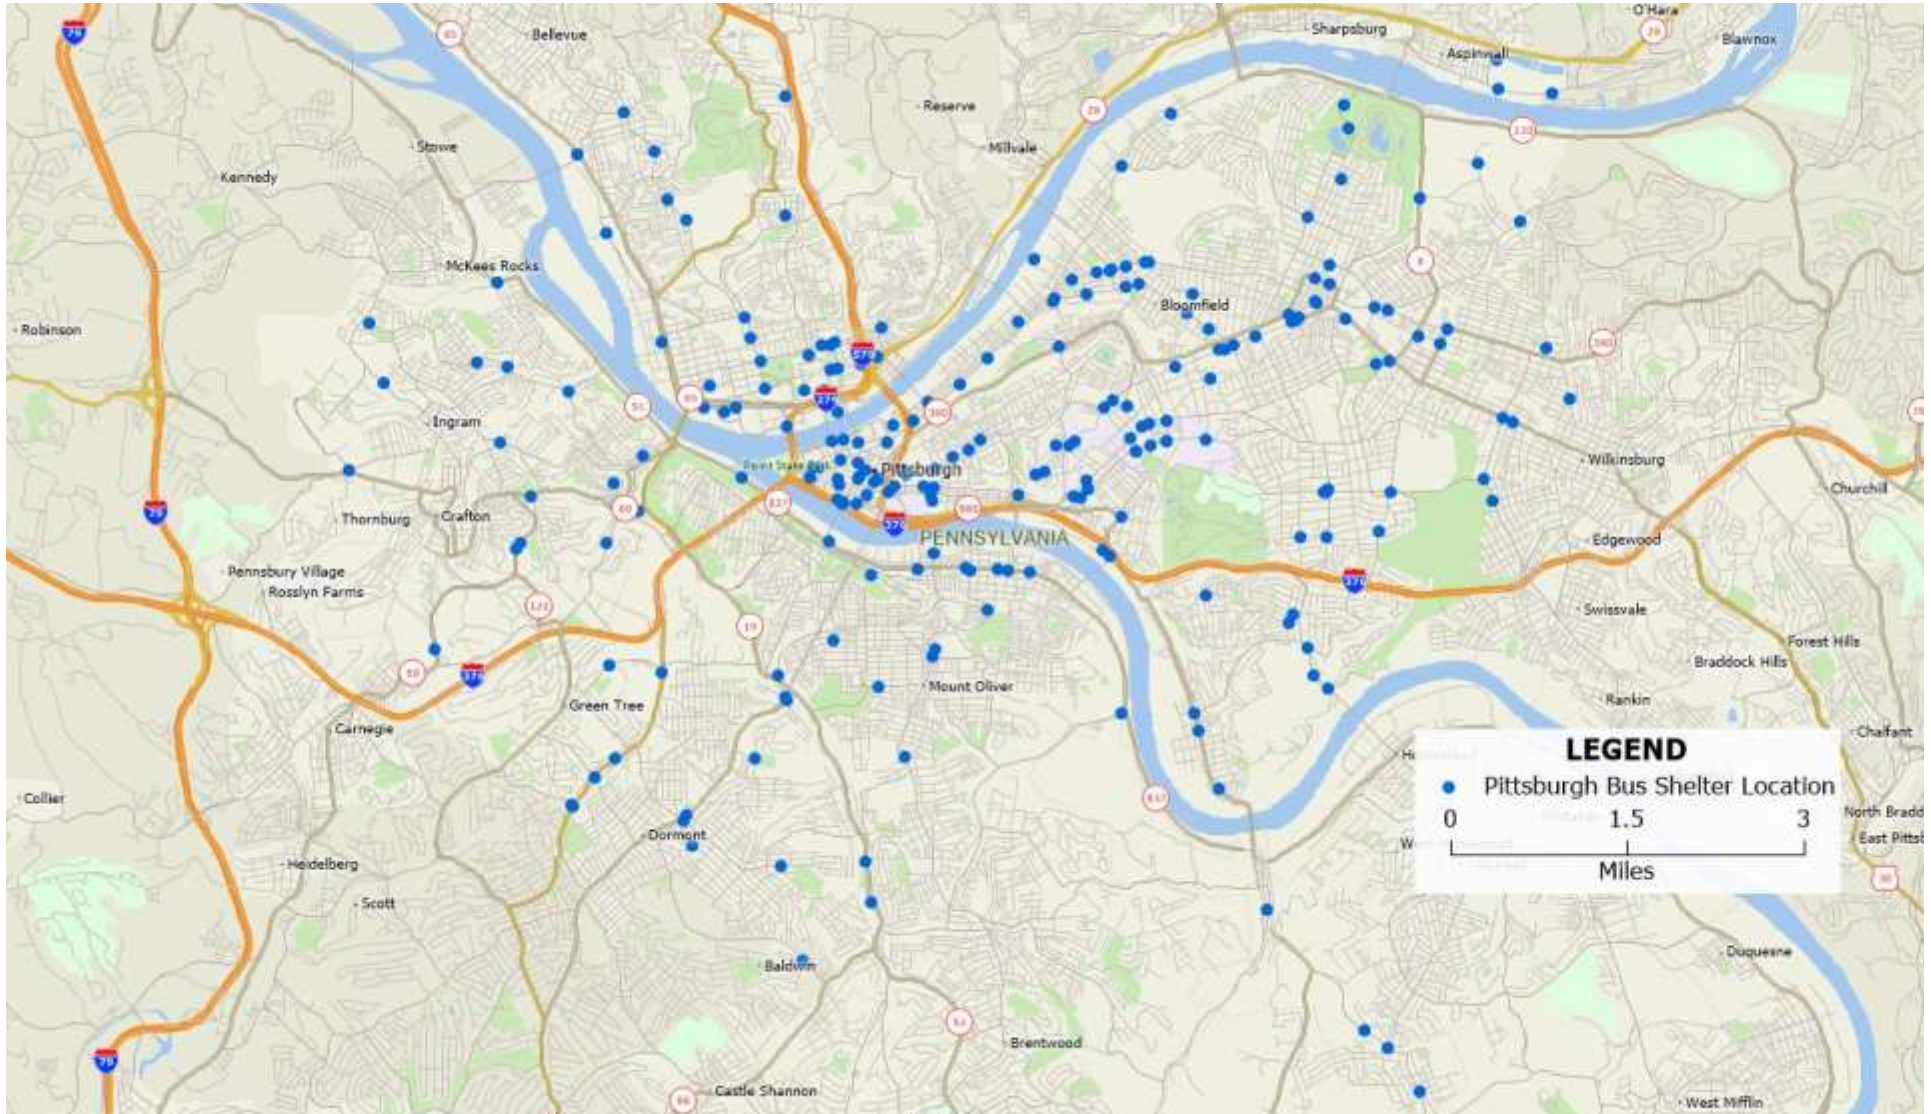

PITTSBURGH

P E N N S Y L V A N I A

Bus Shelter Advertising

Bus Shelter Advertising

235 Transit Shelter Locations

2.34 Million Population

\$56,063 Average HH Income

Universities

University of Pittsburgh, Carnegie Mellon University, Duquesne University, Chatham University, Point Park University

PITTSBURGH

P E N N S Y L V A N I A

Bus Shelter Locations

PITTSBURGH

P E N N S Y L V A N I A

Bus Shelter Locations

PITTSBURGH

P E N N S Y L V A N I A

Bus Shelter Locations

Exterior Bus Shelter Advertising

PITTSBURGH

P E N N S Y L V A N I A

Bus Shelter Locations

Exterior Bus Shelter Advertising

PITTSBURGH

P E N N S Y L V A N I A

Bus Shelter Locations

Interior Bus Shelter Advertising

PITTSBURGH

P E N N S Y L V A N I A

Bus Shelter Locations