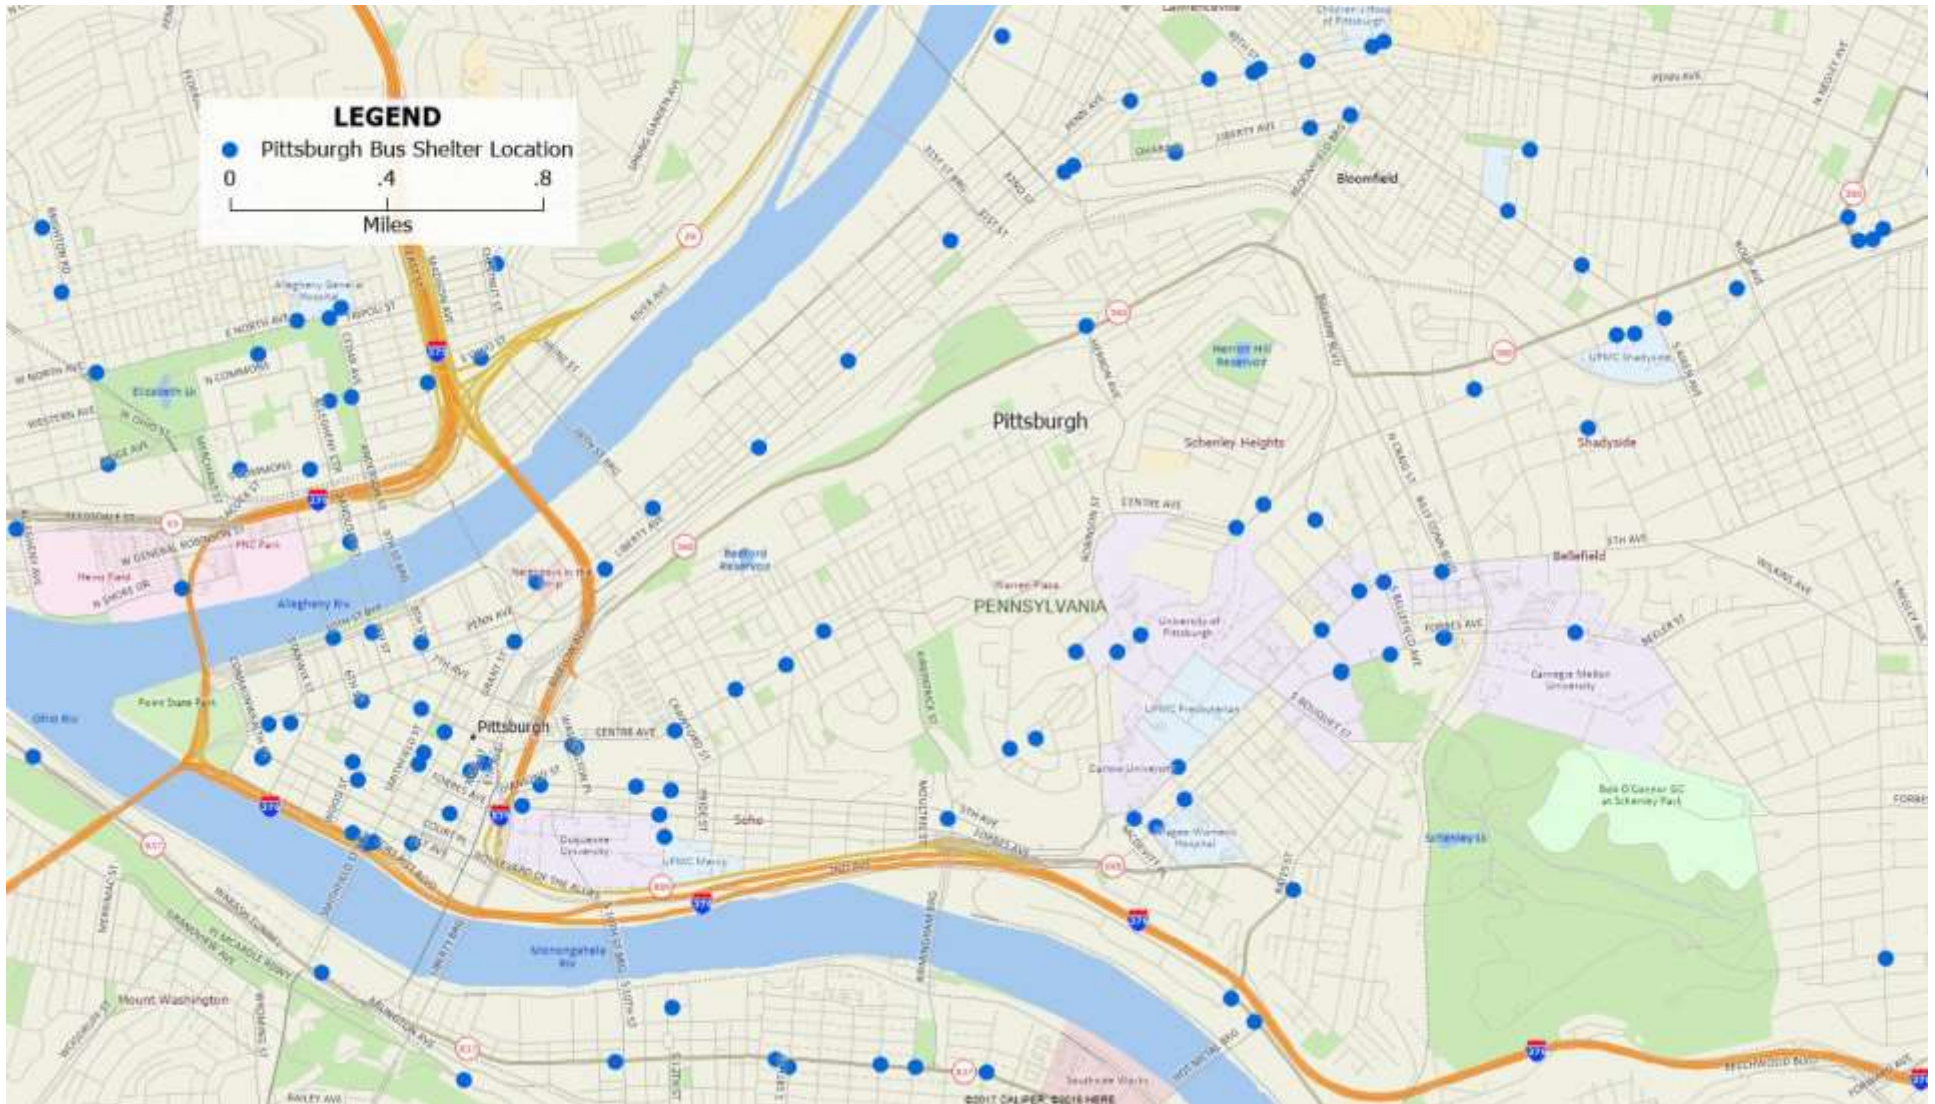

PITTSBURGH

P E N N S Y L V A N I A

Bus Shelter Advertising

Bus Shelter Advertising

235 Transit Shelter Locations

2.34 Million Population

\$56,063 Average HH Income

Universities

University of Pittsburgh, Carnegie Mellon University, Duquesne University, Chatham University, Point Park University

PITTSBURGH

P E N N S Y L V A N I A

Bus Shelter Locations

PITTSBURGH

P E N N S Y L V A N I A

Bus Shelter Locations

PITTSBURGH

P E N N S Y L V A N I A

Bus Shelter Locations

Exterior Bus Shelter Advertising

PITTSBURGH

P E N N S Y L V A N I A

Bus Shelter Locations

Exterior Bus Shelter Advertising

PITTSBURGH

P E N N S Y L V A N I A

Bus Shelter Locations

Interior Bus Shelter Advertising

PITTSBURGH

P E N N S Y L V A N I A

Bus Shelter Locations