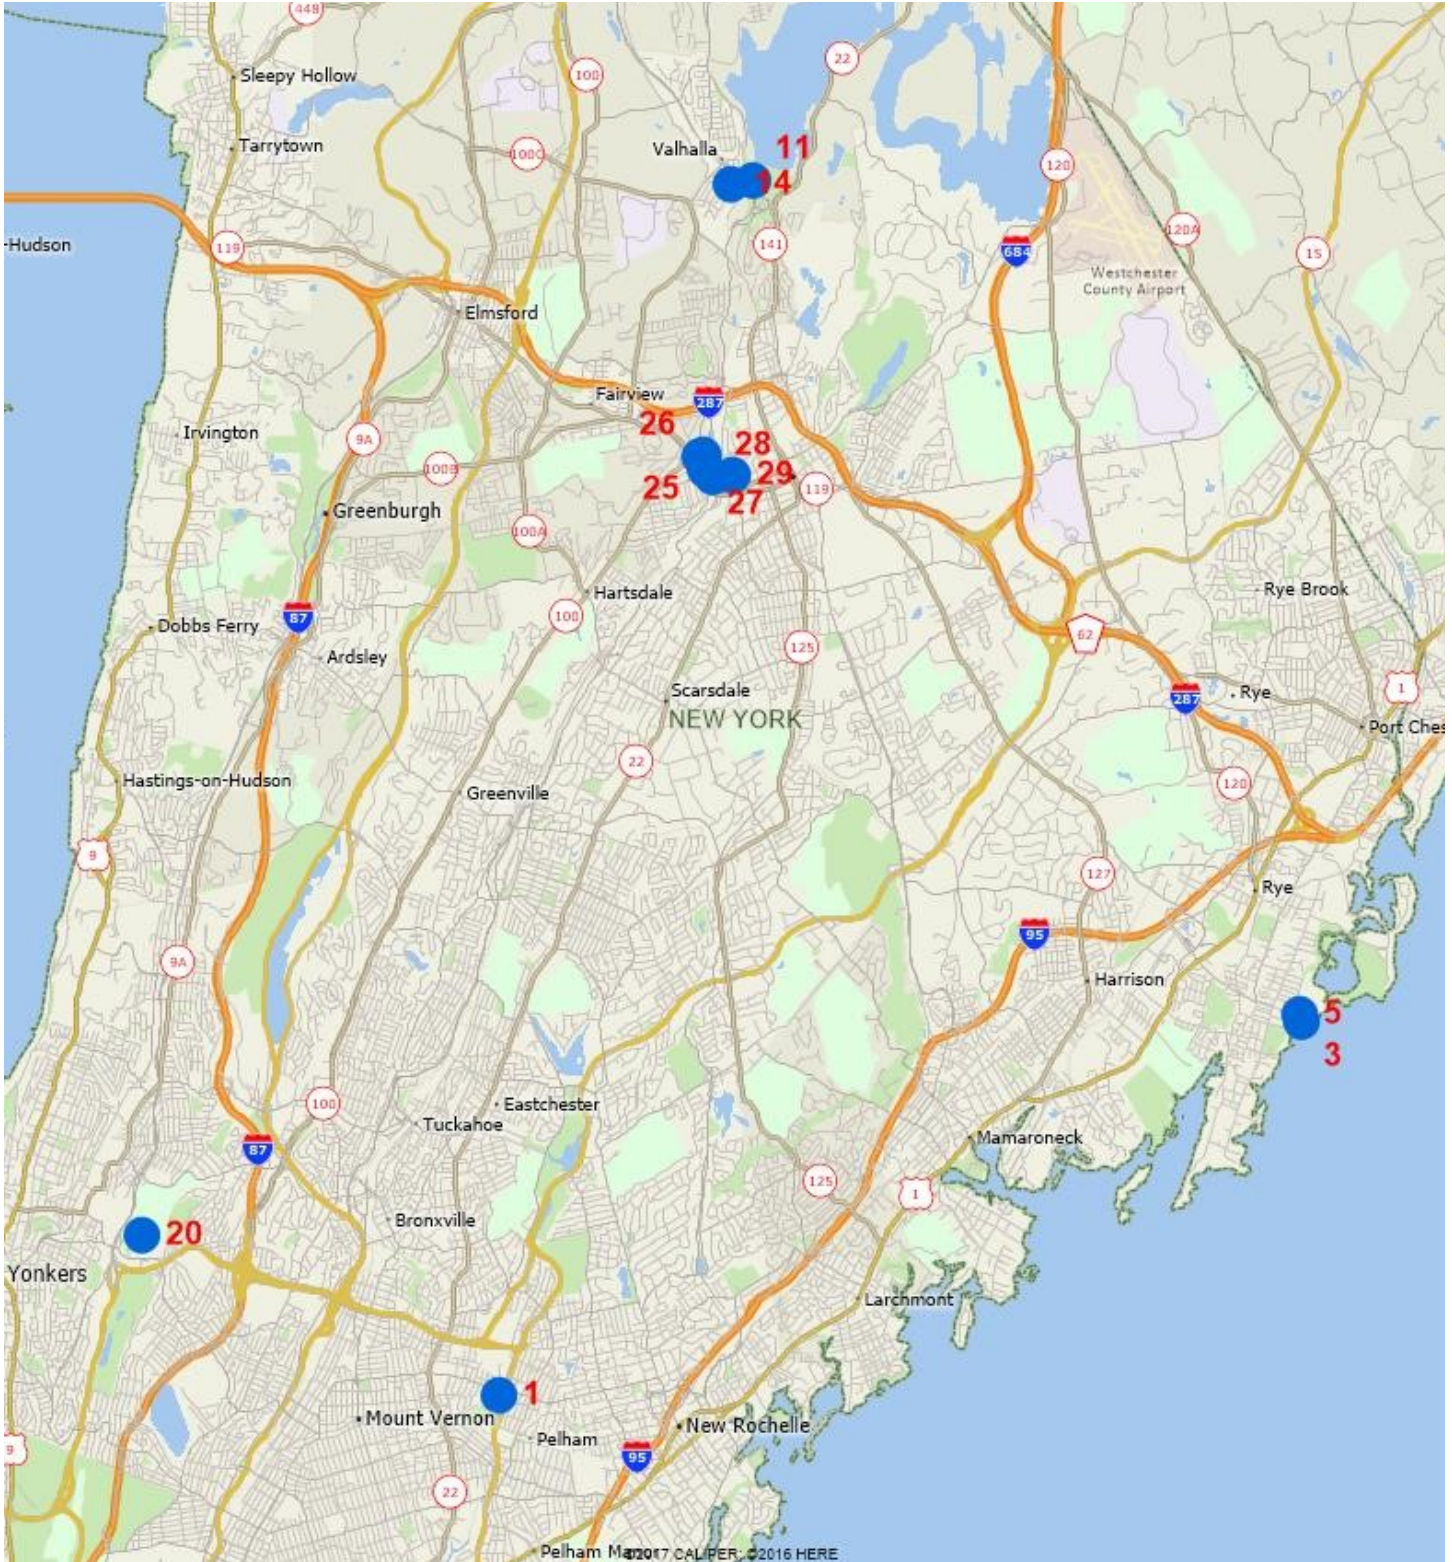

Westchester County Kiosk & Transit Center Advertising

Current Locations

Westchester County Kiosk & Transit Center Advertising

Current Locations

Number	Media type	Site at	Area	Latitude	Longitude	Faces
1	Kiosk	SB BRADFORD ROAD S/O EAST LINCOLN (WILSON WOODS)	Mt. Vernon	40.91559	-73.81309	2
3	Kiosk	Boardwalk at Ice Arena #1- RYE PLAYLAND	Rye Playland	40.96387	-73.67604	3
5	Kiosk	Ice Arena Entrance #1- RYE PLAYLAND	Rye Playland	40.96464	-73.67615	3
11	Kiosk	NB NORTH BROADWAY @ KENSICO DAM	Valhalla	41.0724	-73.76966	3
14	Kiosk	NB NORTH BROADWAY @ KENSICO DAM	Valhalla	41.07183	-73.77342	3
20	Kiosk	WB YONKERS AVE E/O WASYLENKO LN (DUNWOODIE GC)	Yonkers	40.93616	-73.87422	3
25	Kiosk	SB BRONX RIVER PKWY N/O CENTRAL AVE	Westchester County Center	41.03679	-73.77835	3
26	Kiosk	NB TARRYTOWN RD (RT 119) N/O CENTRAL AVE	Westchester County Center	41.03666	-73.77881	3
27	Kiosk	NB TARRYTOWN RD (RTE 119) N/O CHATTERTON AVE	Westchester County Center	41.0369	-73.77912	3
28	Kiosk	SB BRONX RIVER PKWY S/O CHATTERTON AVE	Westchester County Center	41.03709	-73.77838	3
29	Dioramas	White Plains Transit Center Citylight A-1	White Plains Transit Center	41.034317	-73.773342	6
29	Bus Bench	White Plains Transit Center Bench	White Plains Transit Center	41.034317	-73.773342	16