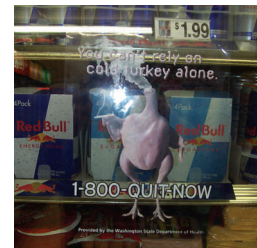

Gateway will also support your program with additional handouts at the c-store such as:

Grocery Bags for the stores to use with your message imprinted

Match books with your message inside

Floor Graphics on the floor of the c-store

Cutout vinyl stickers on the refrigerator doors

Stickers on the entrance door

Counter Display Handouts

Matchbook Advertising

FloorGraphics Advertising

Grocery Bag Advertising With your message

WindowGraphics Advertising on exterior or interior of store