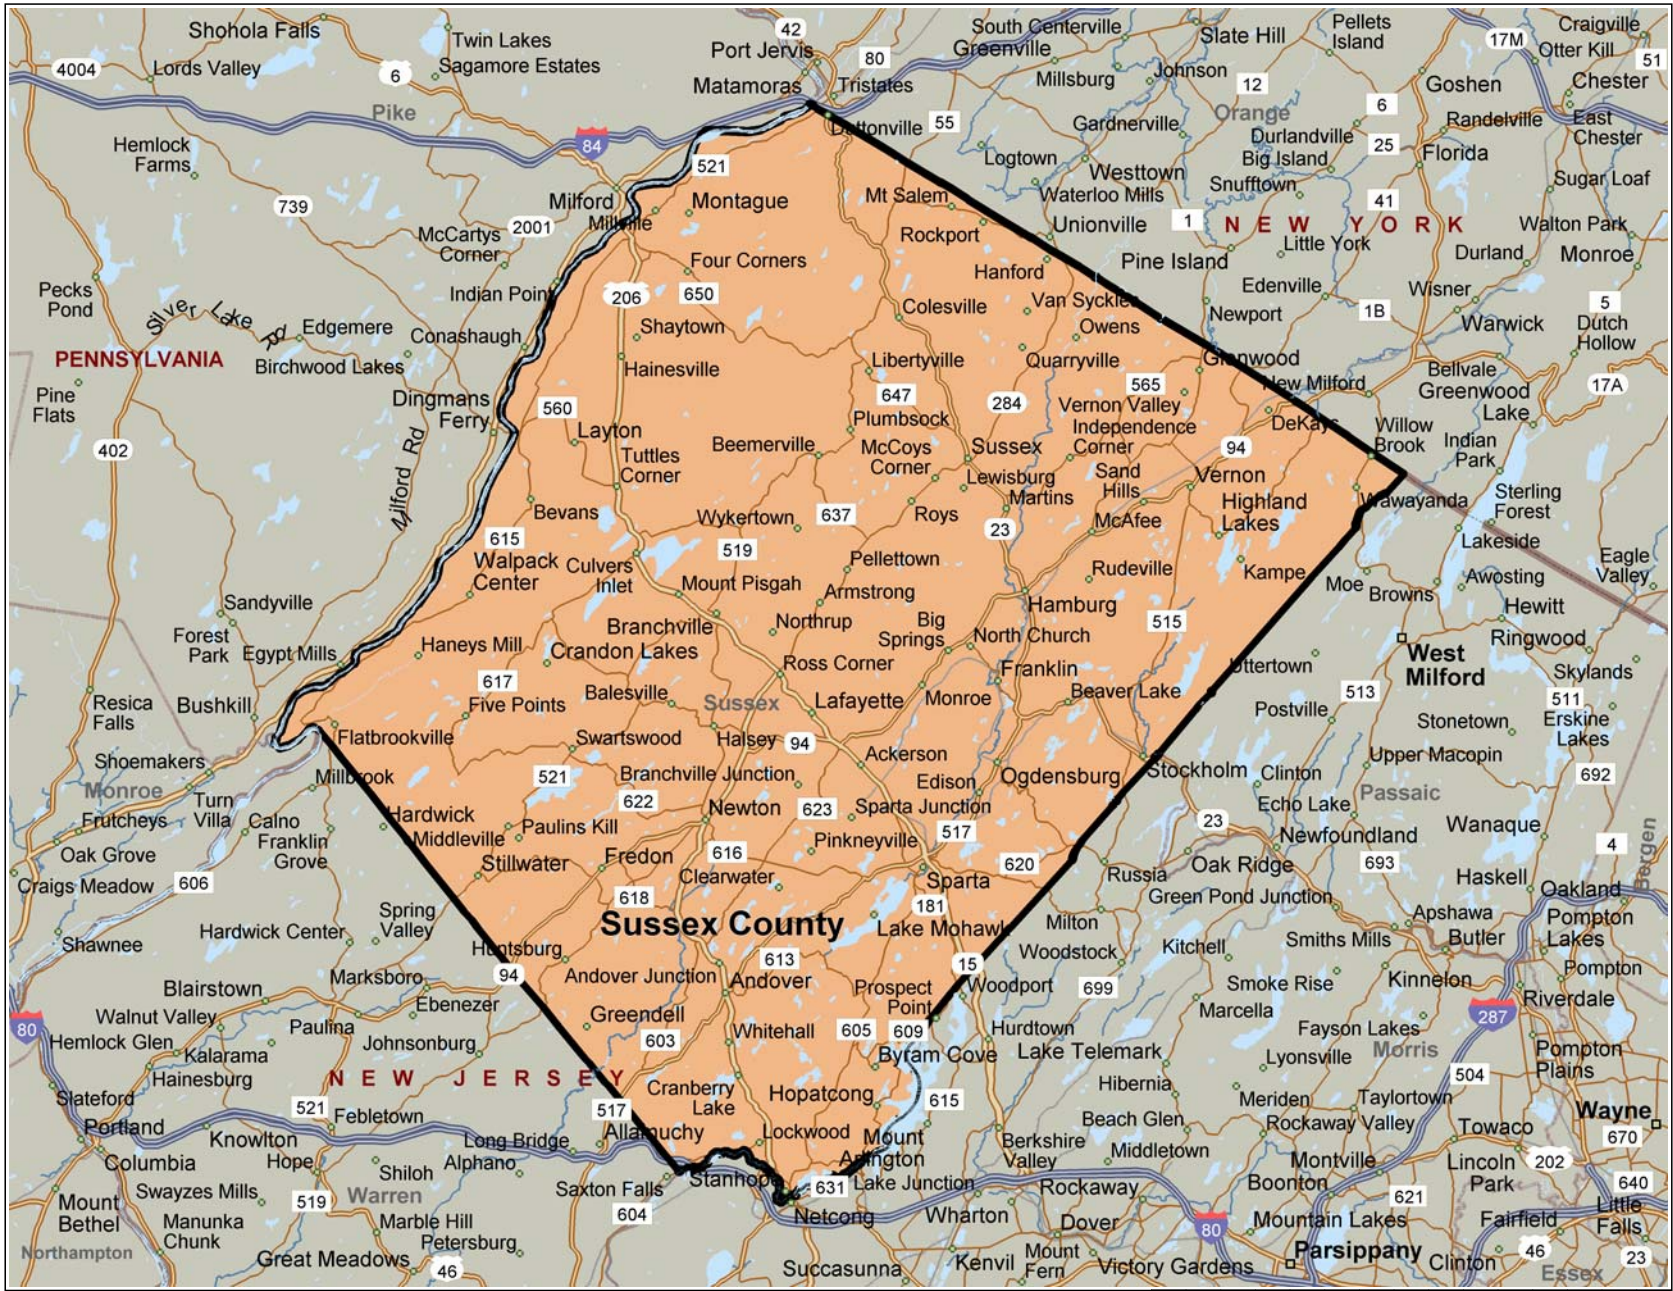

# Sussex County

Copyright © and (P) 1988–2012 Microsoft Corporation and/or its suppliers. All rights reserved. <http://www.microsoft.com/mappoint/>  
Certain mapping and direction data © 2012 NAVTEQ. All rights reserved. The Data for areas of Canada includes information taken with permission from Canadian authorities, including: © Her Majesty the Queen in Right of Canada, © Queen's Printer for Ontario. NAVTEQ and NAVTEQ ON BOARD are trademarks of NAVTEQ. © 2012 Tele Atlas North America, Inc. All rights reserved. Tele Atlas and Tele Atlas North America are trademarks of Tele Atlas, Inc. © 2012 by Applied Geographic Solutions. All rights reserved. Portions © Copyright 2012 by Woodall Publications Corp. All rights reserved.