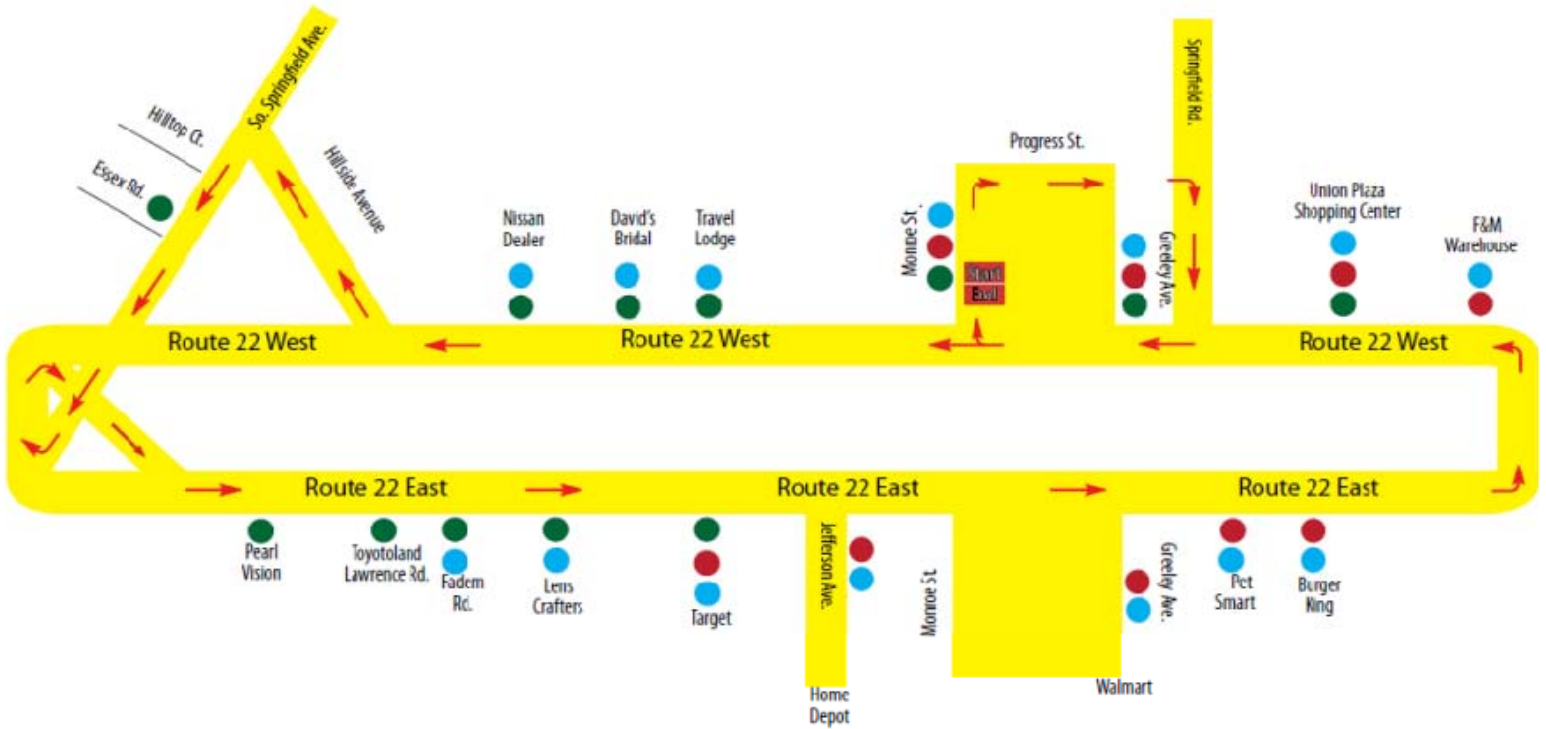

UNION COUNTY NEW JERSEY

We're Connected to You!

ROUTE 22 SHUTTLE

Route 22 Shuttle was designed to transport individuals from public bus stops, for the purpose of employment or shopping along a 2.5 mile stretch of the highway in Union, Kenilworth and Springfield. Vehicles circle the route approximately every half hour.

**7 Days A Week
362 Days A Year
6:30 AM to 11:00 PM!**

UNION COUNTY
NEW JERSEY
We're Connected to You!

Exterior Bus Advertising Rates

	<u>1 Month</u>	<u>3 Months</u>	<u>12 Months</u>
Full Wrap Bus	\$1,775	\$1,550	\$1,425

Interior Bus Advertising Rates

	<u>1 Month</u>	<u>3 Months</u>	<u>12 Months</u>
Side Panels	\$25	\$20	\$15

	<u>1 Month</u>	<u>3 Months</u>	<u>12 Months</u>
Ceiling Displays	\$60	\$50	\$40

All Rates Gross.