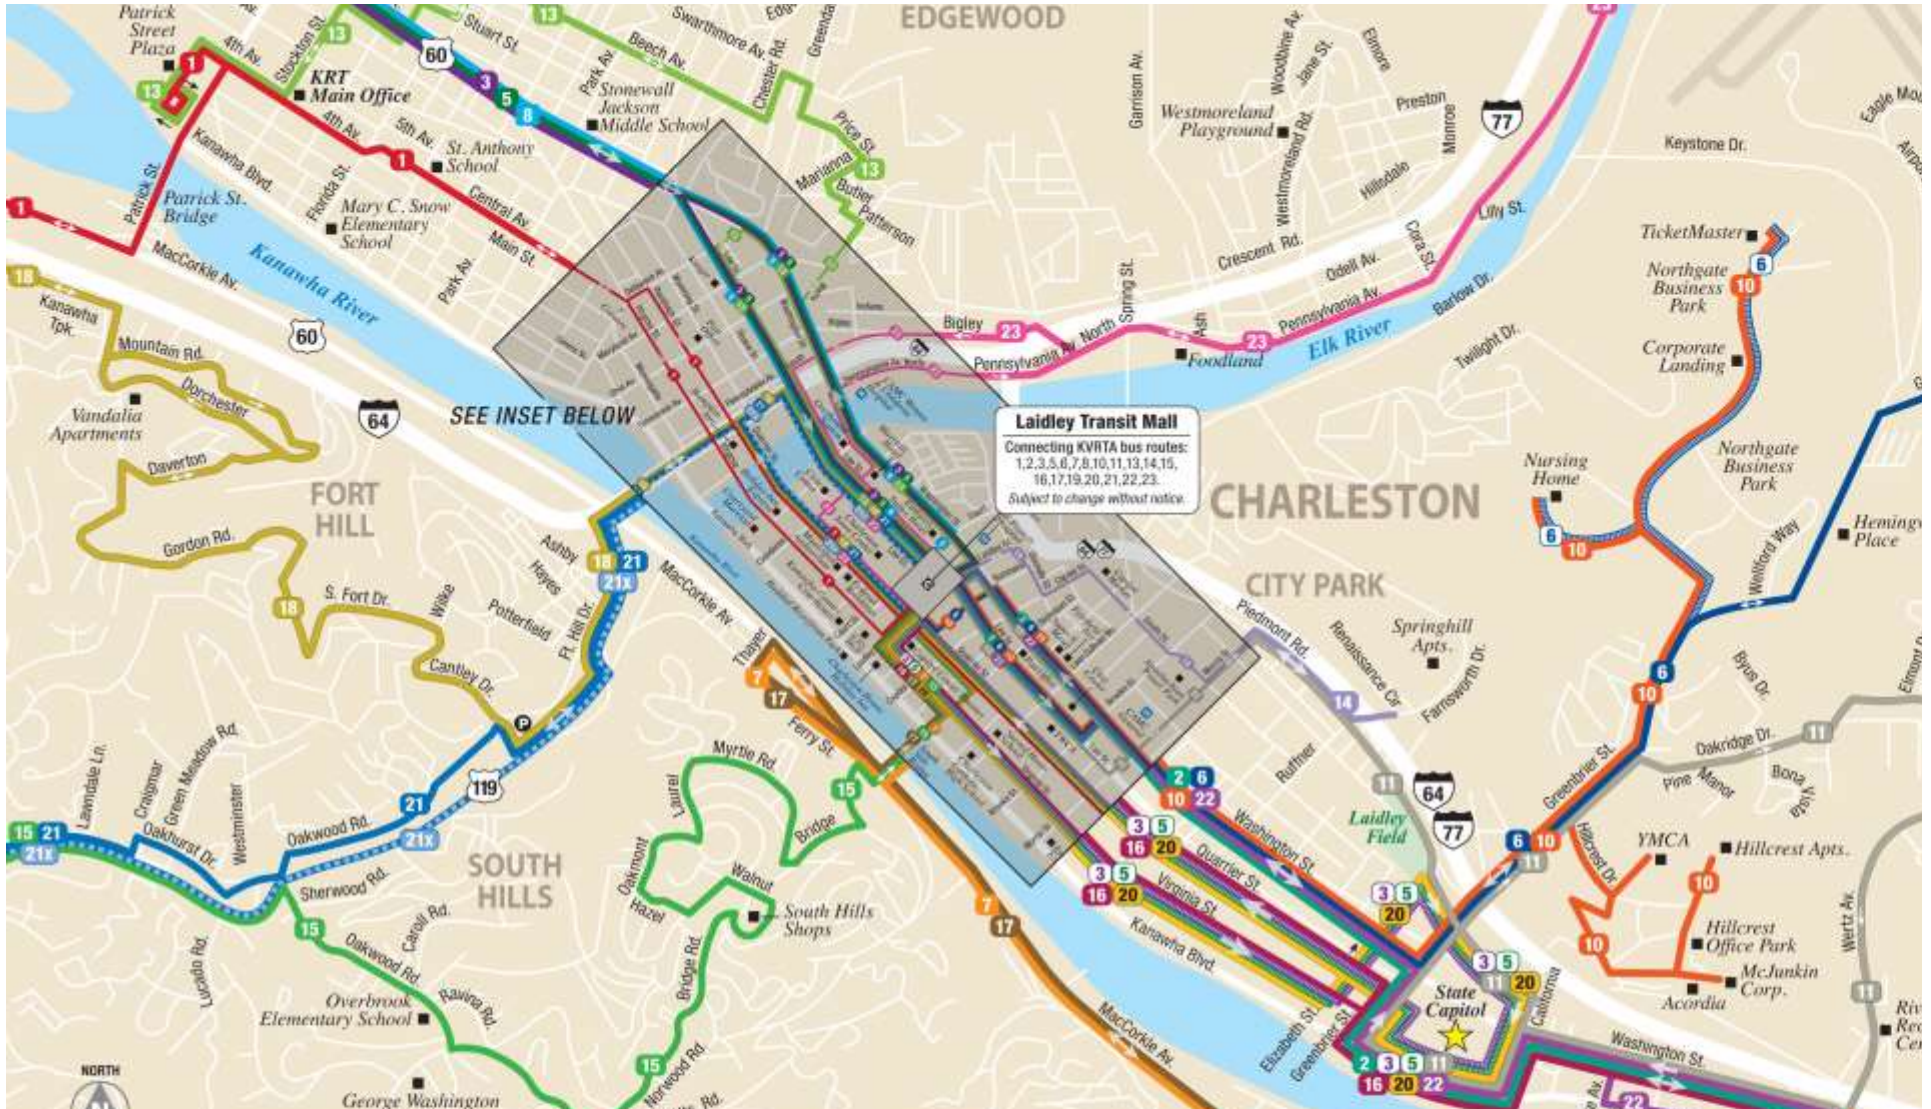

Kanawha Valley Transit

Bus and Shelter Advertising

Available Advertising

Transit Fleet

38 Buses

Transit Bus Shelters

37 Transit Shelter Locations

Kanawha Valley Transit

Bus Advertising Routes—Charleston, WV

Kanawha Valley Transit

Bus Advertising

Full Wrap Bus

Kong / Super King Poster

King Kong Bus Poster

King Bus Poster

Queen Poster

Tail Bus Poster

Interior Bus Ads

Kanawha Valley Transit

Bus Shelter Advertising

Bus Shelter Advertising

37 Transit Shelter Locations

\$46,528 Average HH Income

Kanawha County, WV is the 1st most populated county in West Virginia and borders Boone County, WV; Clay County, WV; Fayette County, WV; Jackson County, WV; Lincoln County, WV; Nicholas County, WV; Putnam County, WV;

Kanawha Valley Transit

Bus Shelter Advertising

Kanawha Valley Transit

Bus Shelter Advertising

Exterior Advertising

Interior Advertising