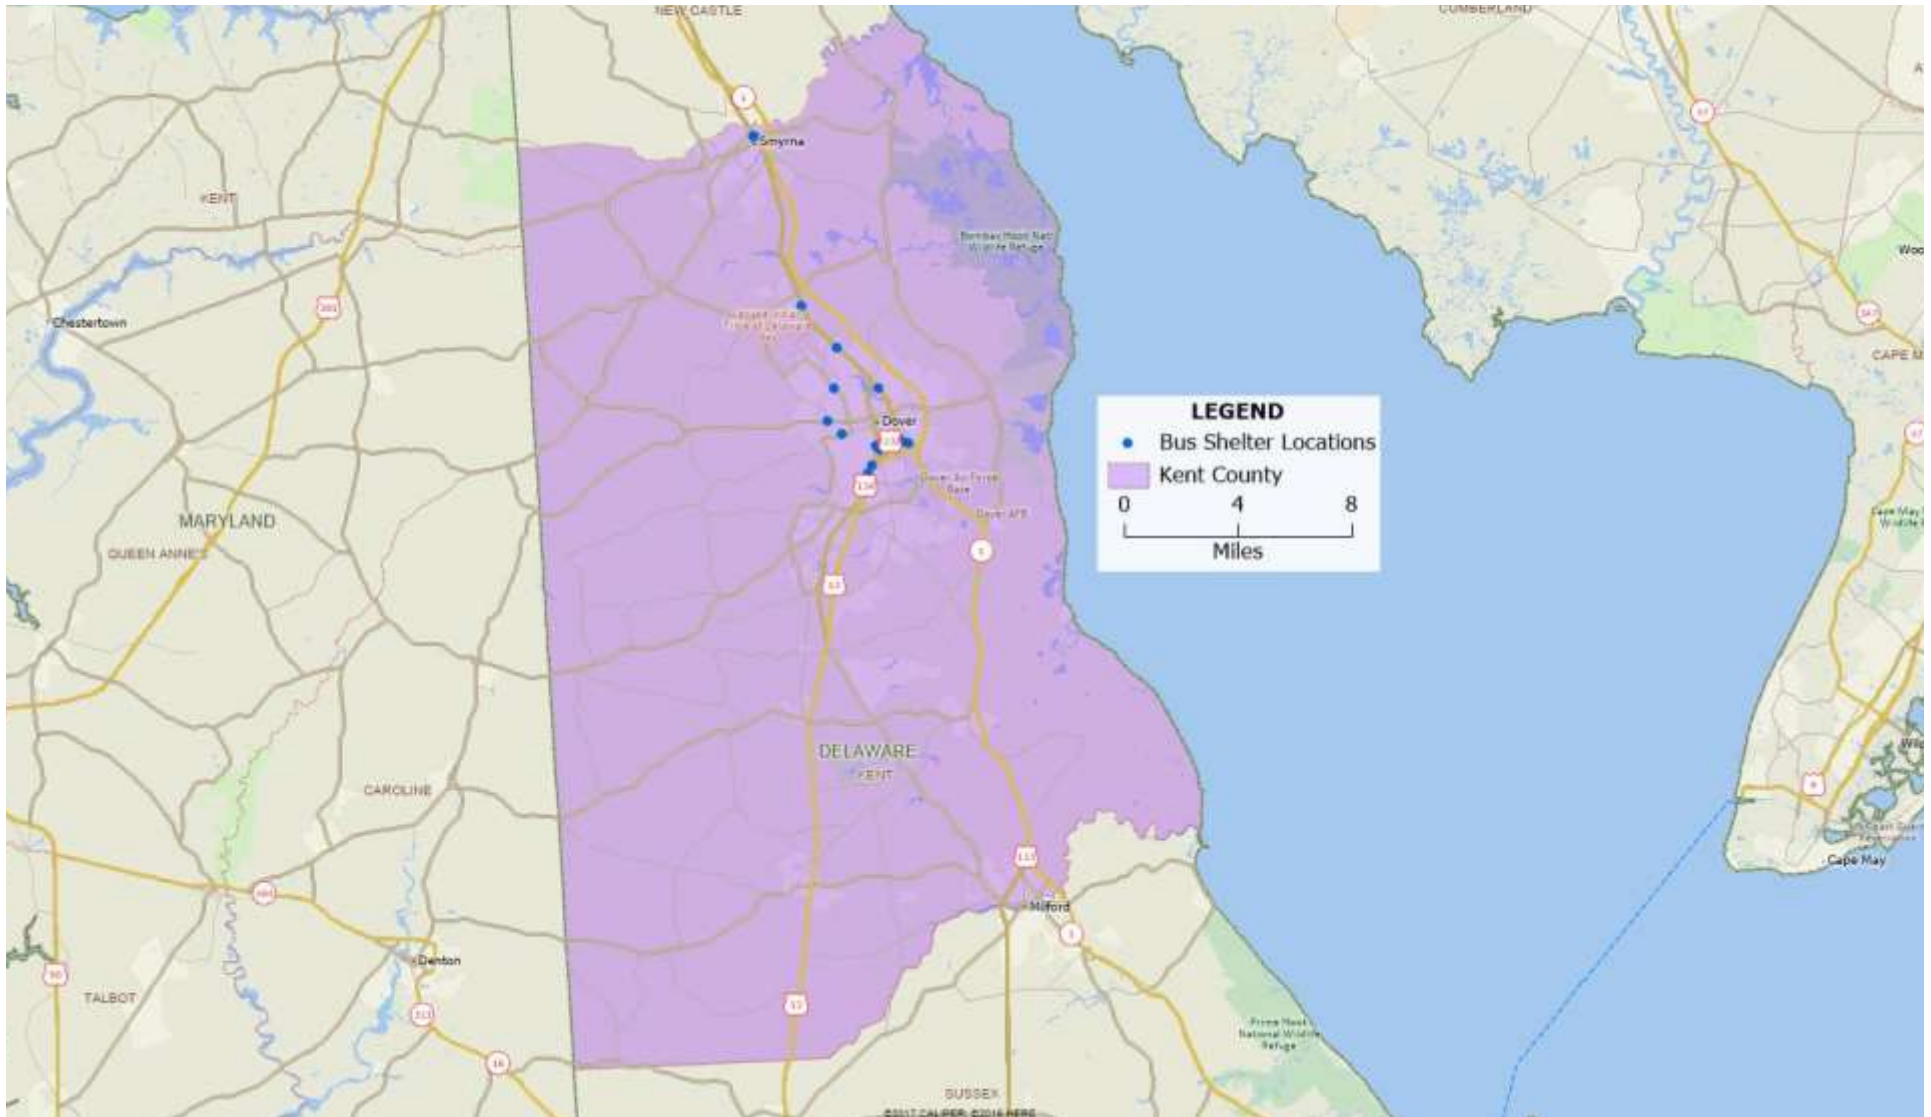

Kent County Bus Shelter Advertising