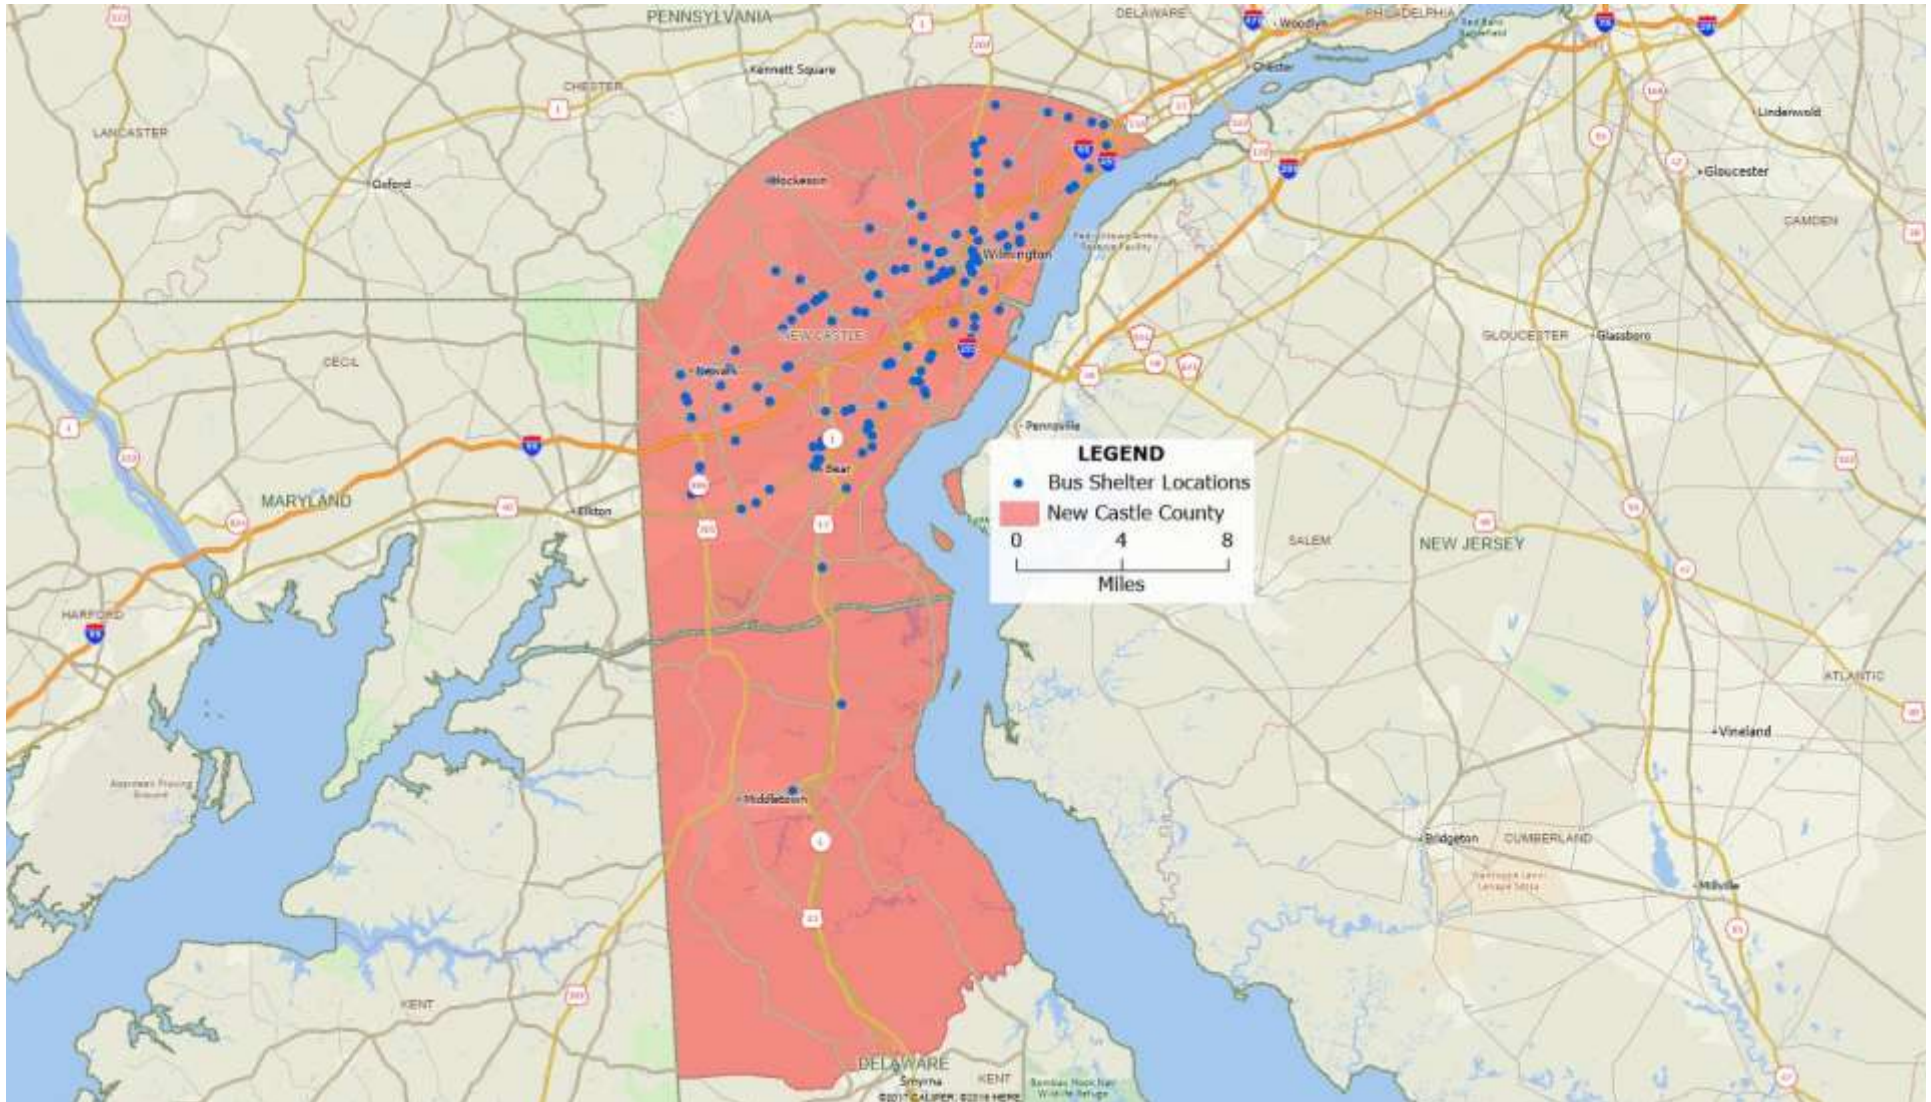

New Castle County Bus Shelter Advertising