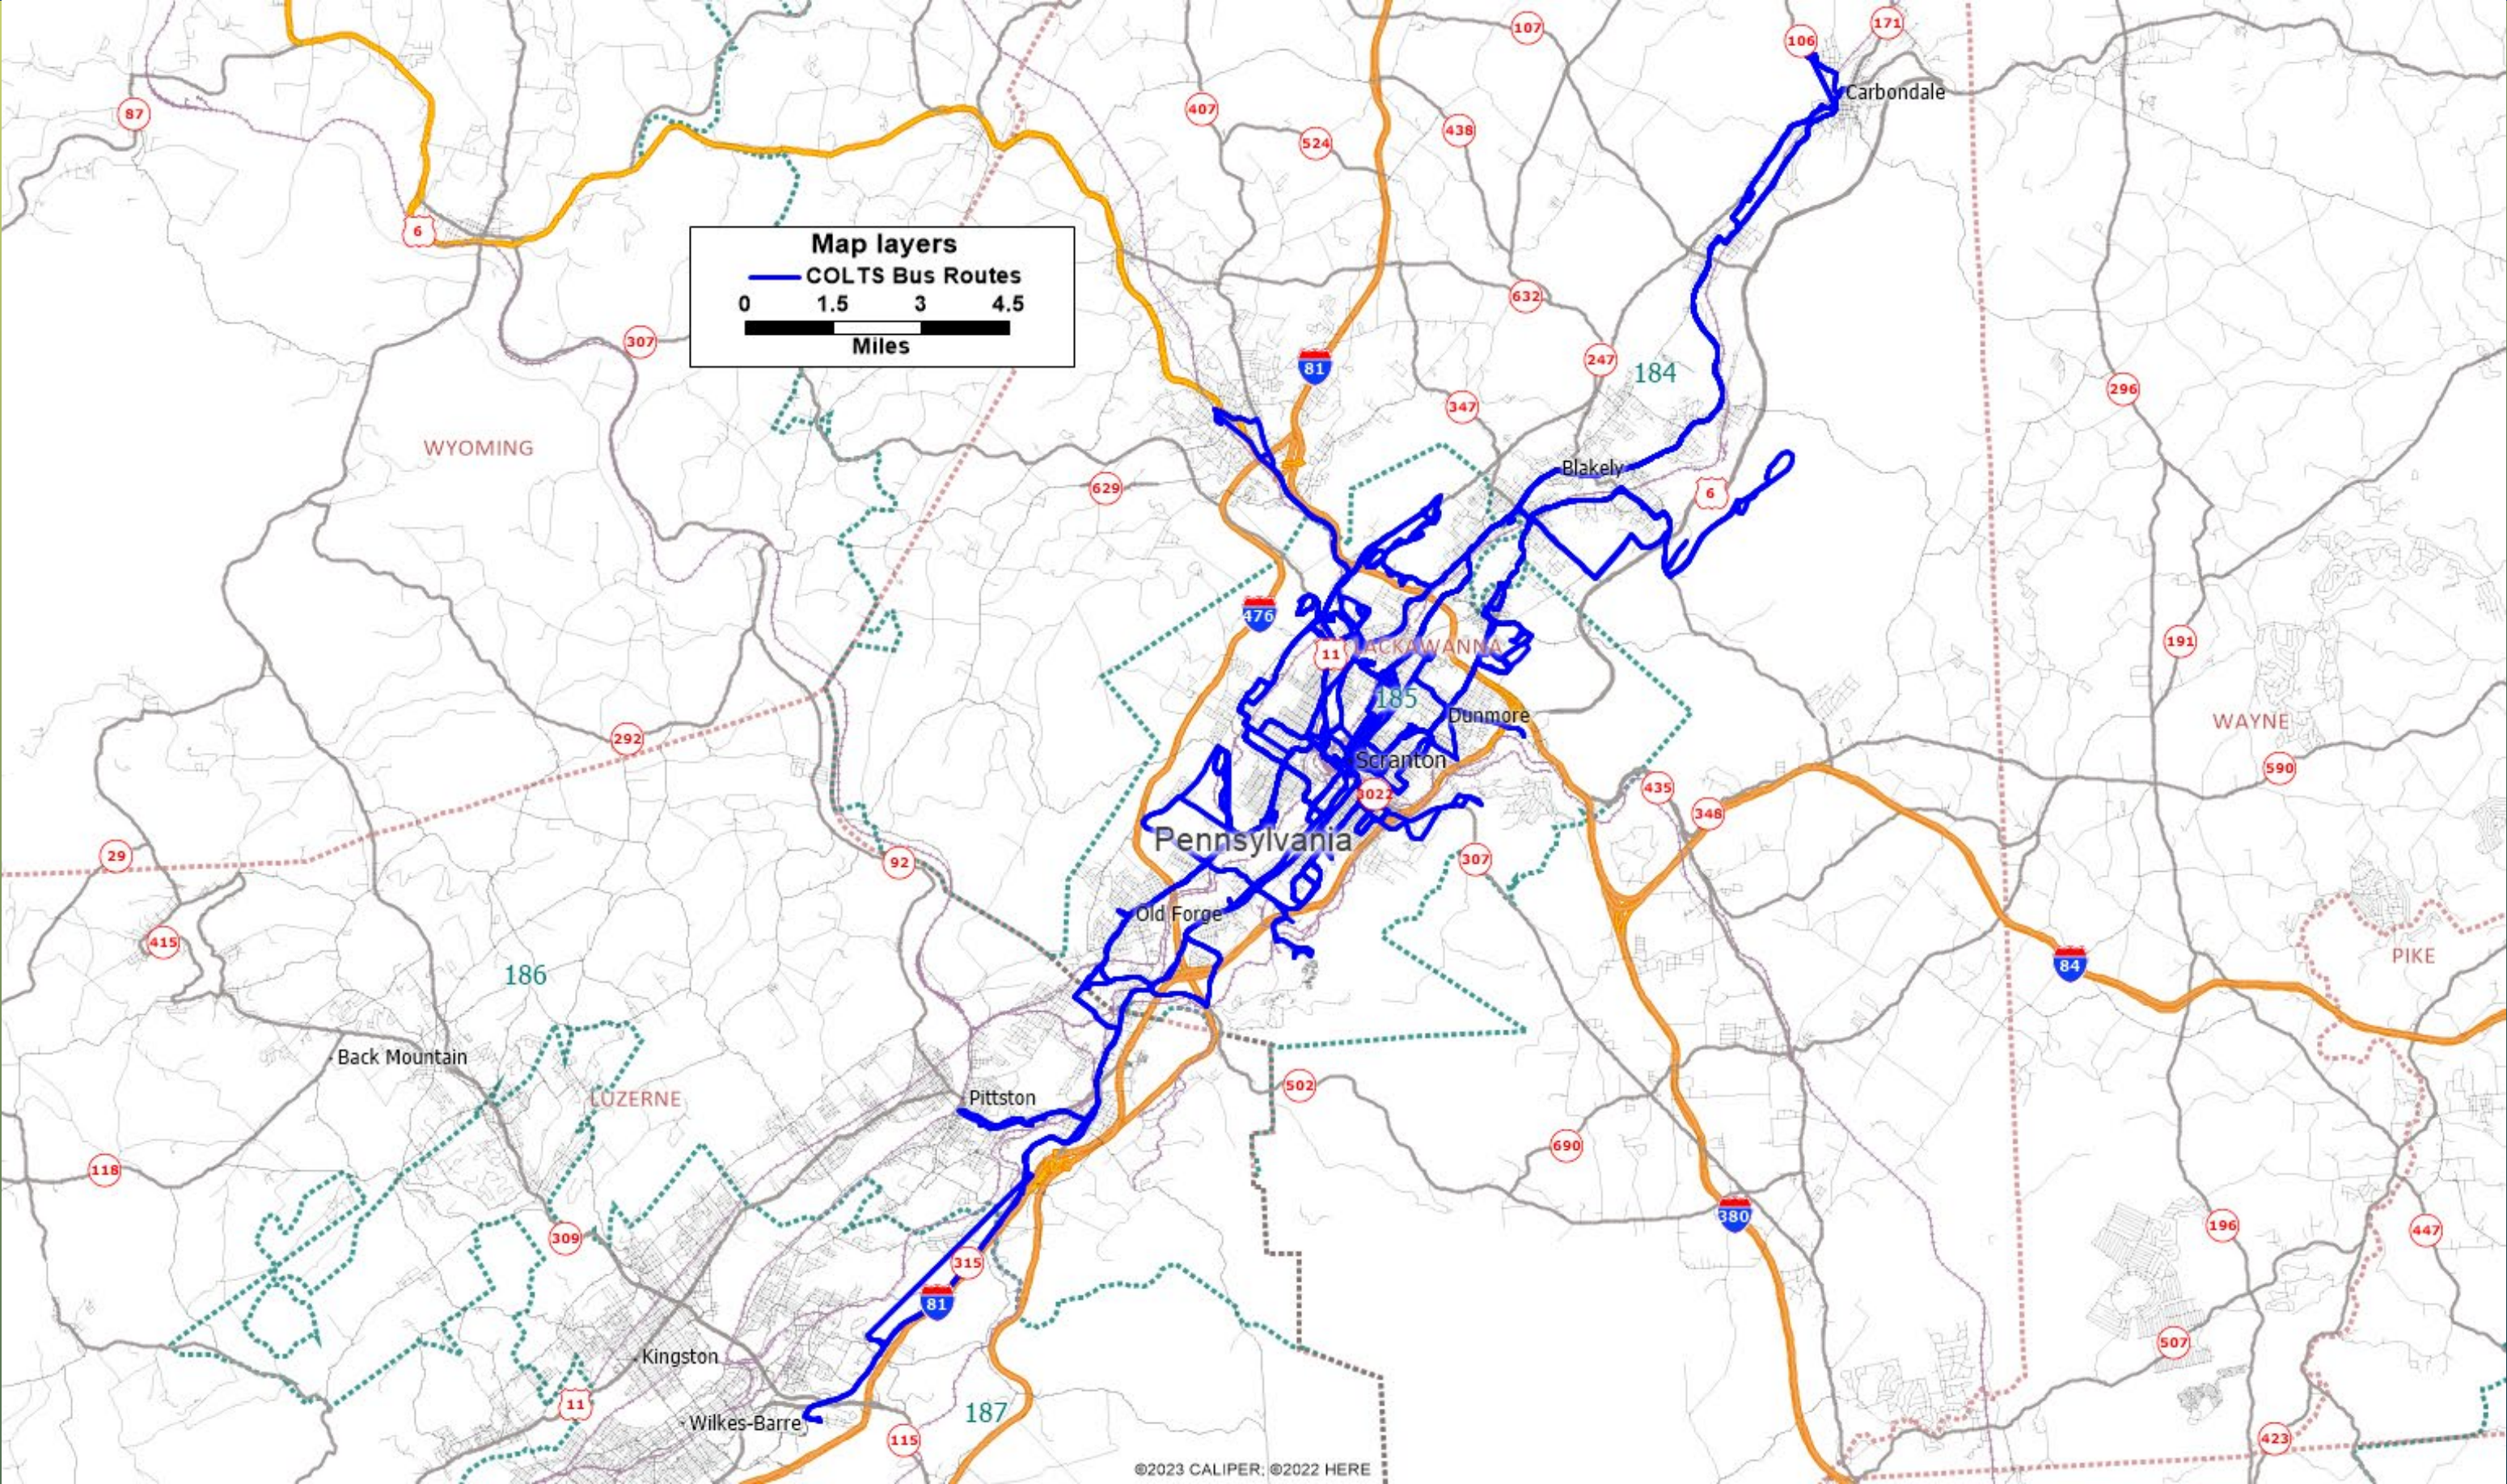

TRANSIT MAP – COLTS Scranton, PA