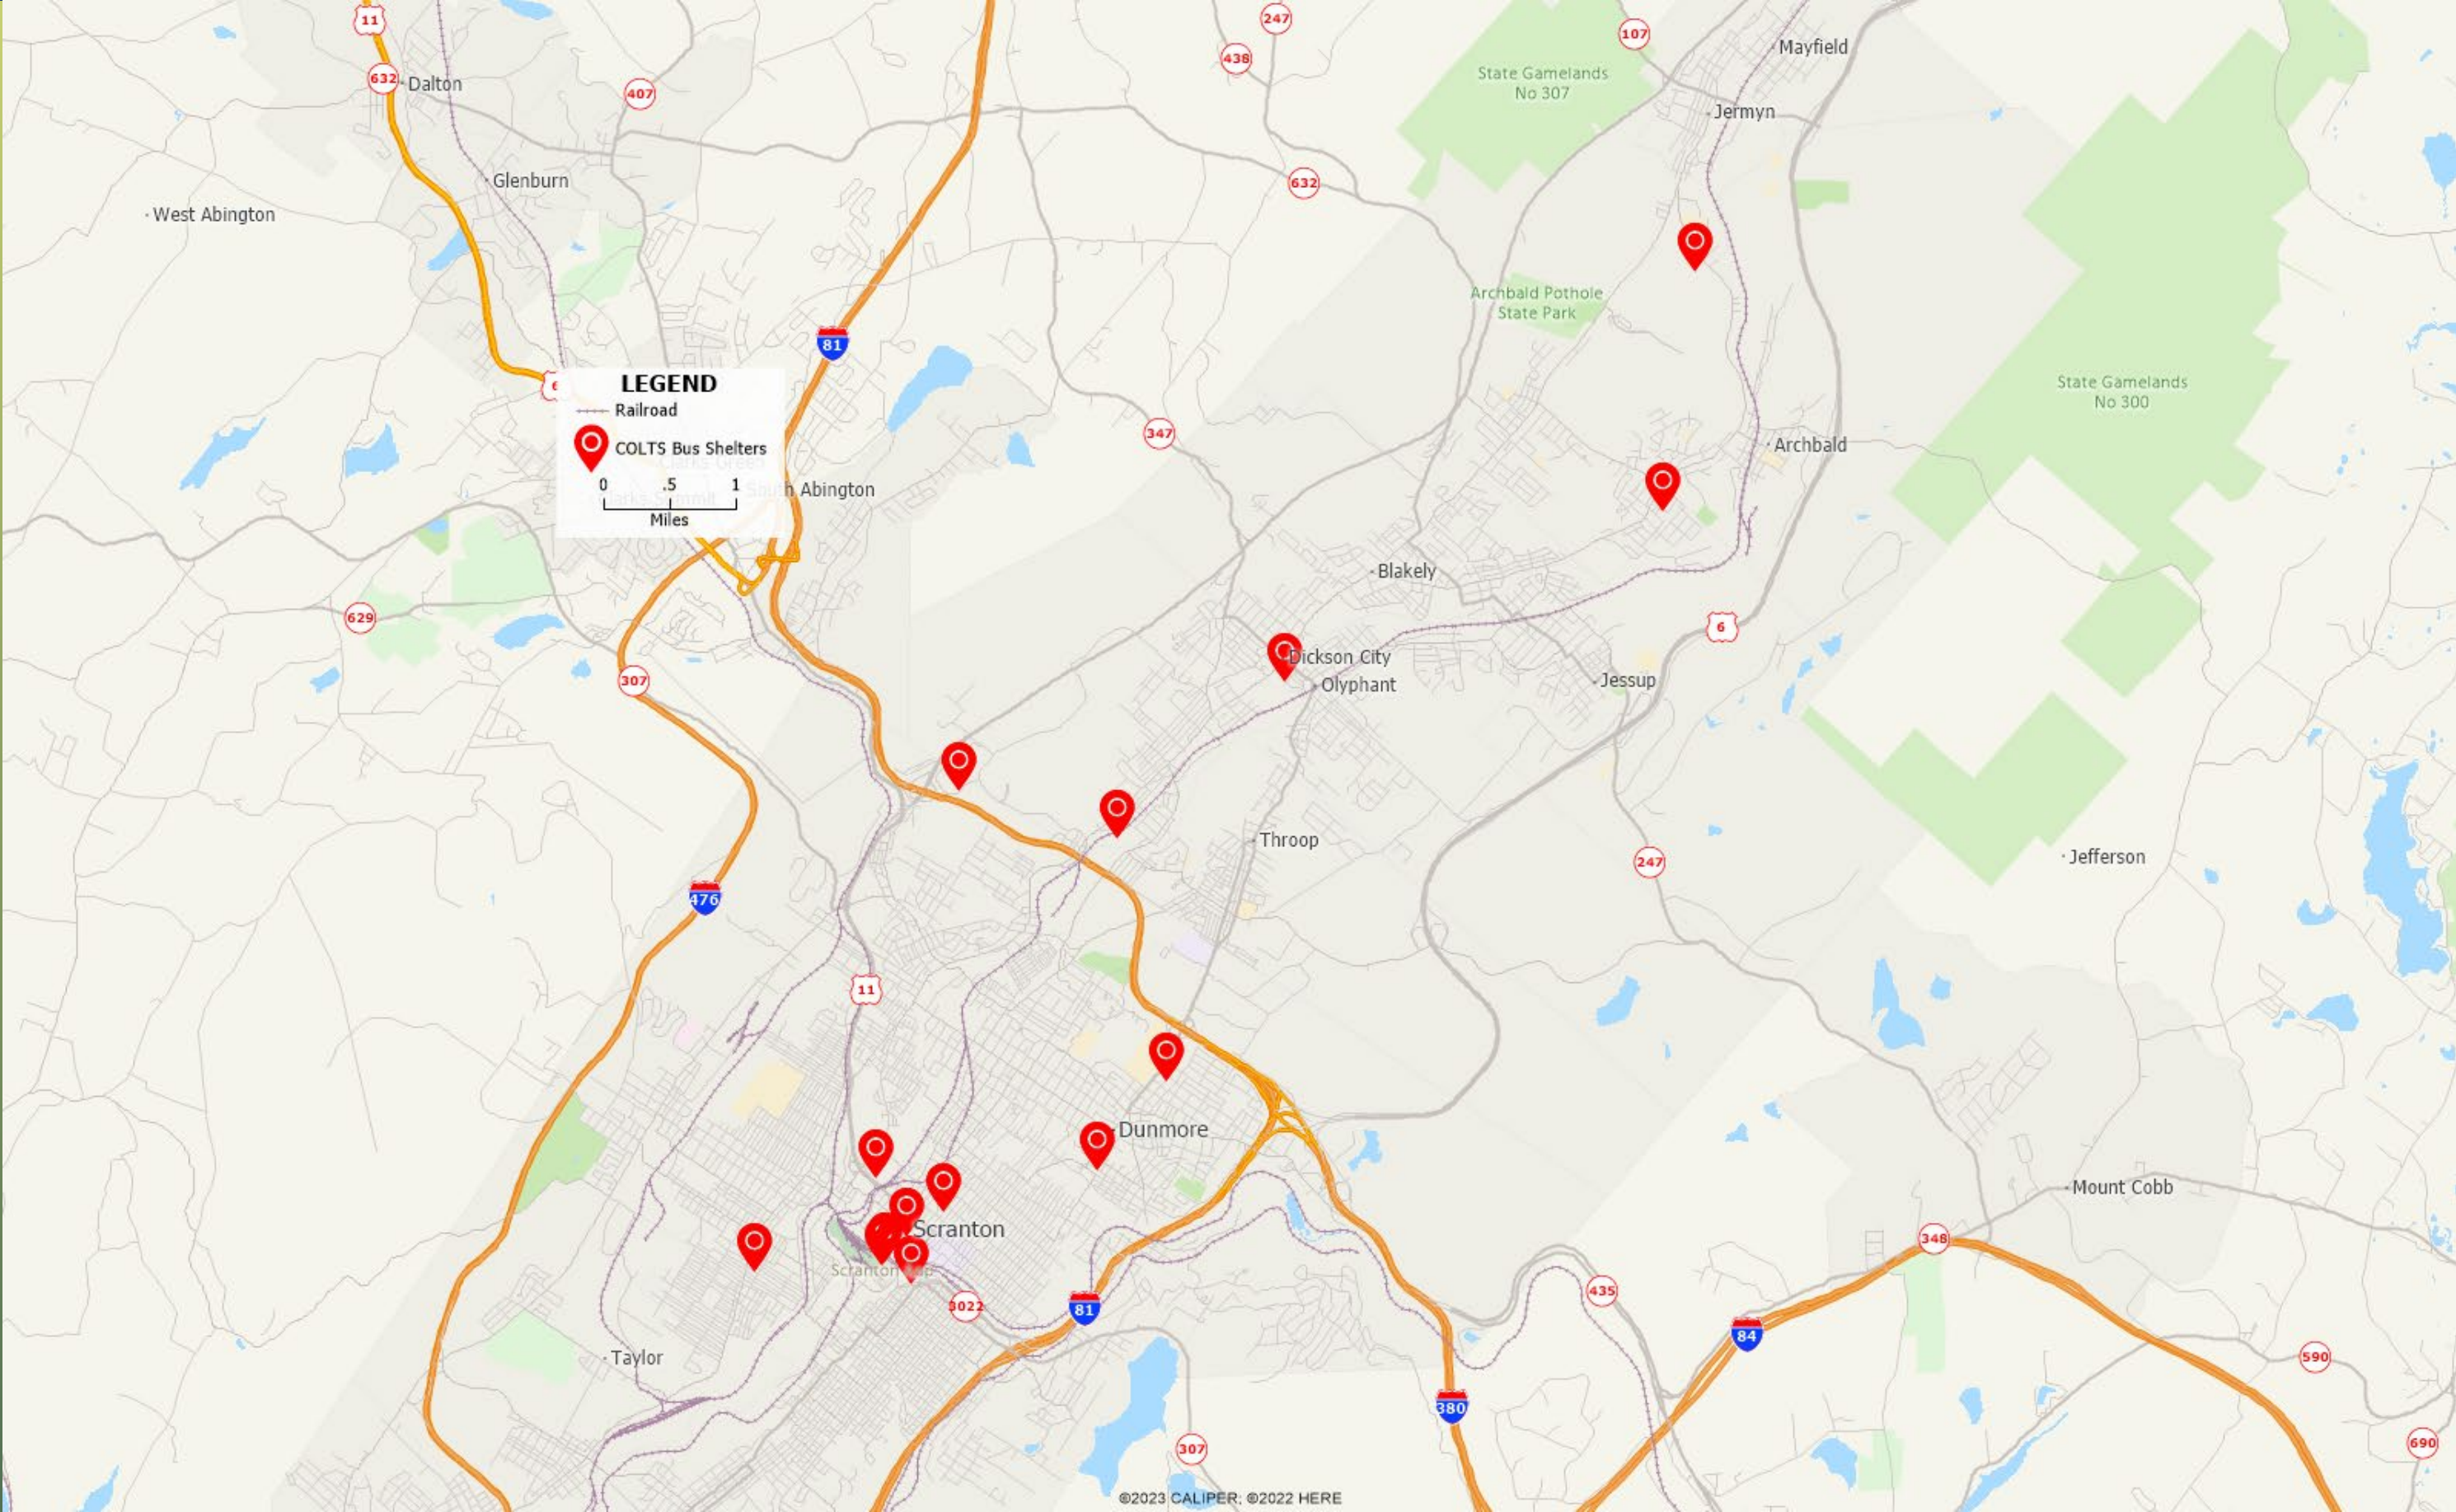

# Traditional Bus Transit (COLTS)

TAIL

FULL BACK

# TRANSIT SHELTER MAP