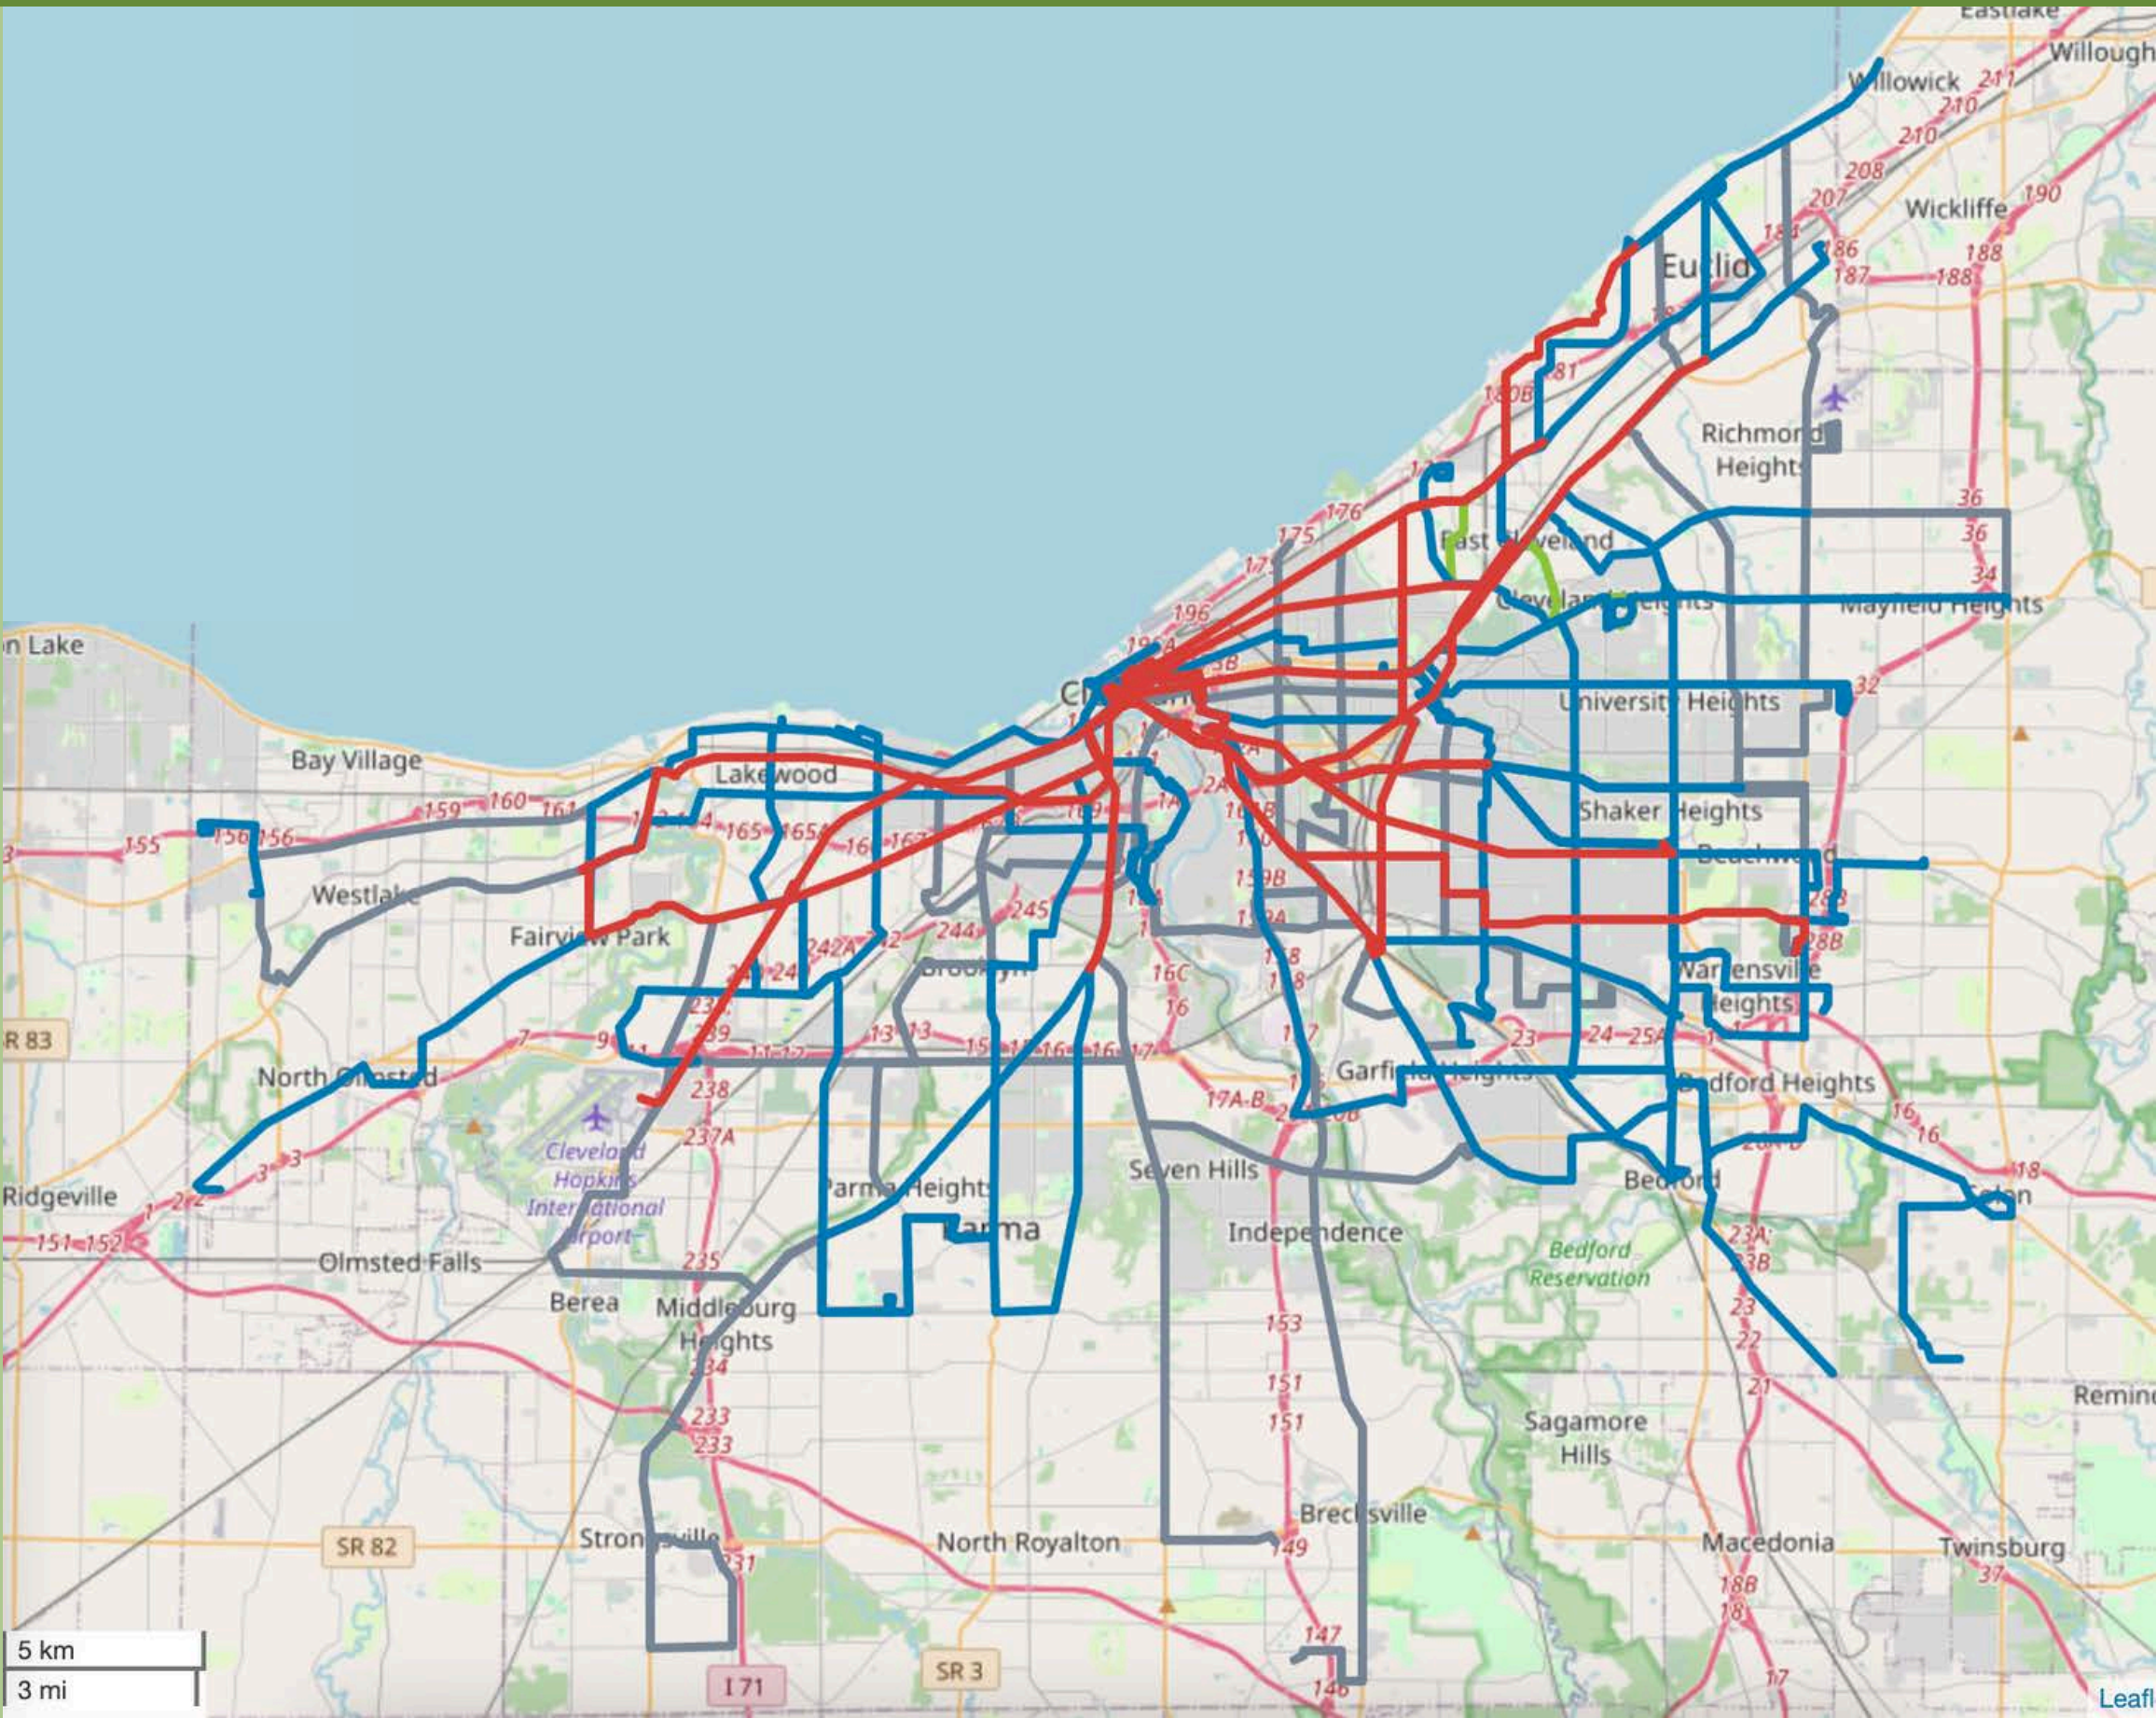

# Cleveland Bus Transit (RTA)

RTA is a public transportation provider in Cleveland which operates Bus routes. The RTA has 42 Bus routes in Cleveland with 5445 Bus stops. Their bus routes cover an area from the North (Willowick) with a stop at Lakshore Blvd & Shorgate East Drive to the South (Brunswick) with a stop at Laurel Square Shopping Ctr. Their most western stop is Lorain Rd & North Olmsted Industrial Pkwy (North Olmsted) and the most eastern stop is Som Center Rd & Aurora Rd (Solon). RTA line schedules (timetables, itineraries, service hours), and departure and arrival times to stations are updated in the app in real time.

## TRADITIONAL TRANSIT

- KING
- QUEEN
- HEADLINER
- INTERIOR CARDS

# MAP OF BUS ROUTE

**SCAN TO VIEW  
ALL SYSTEM MAPS**