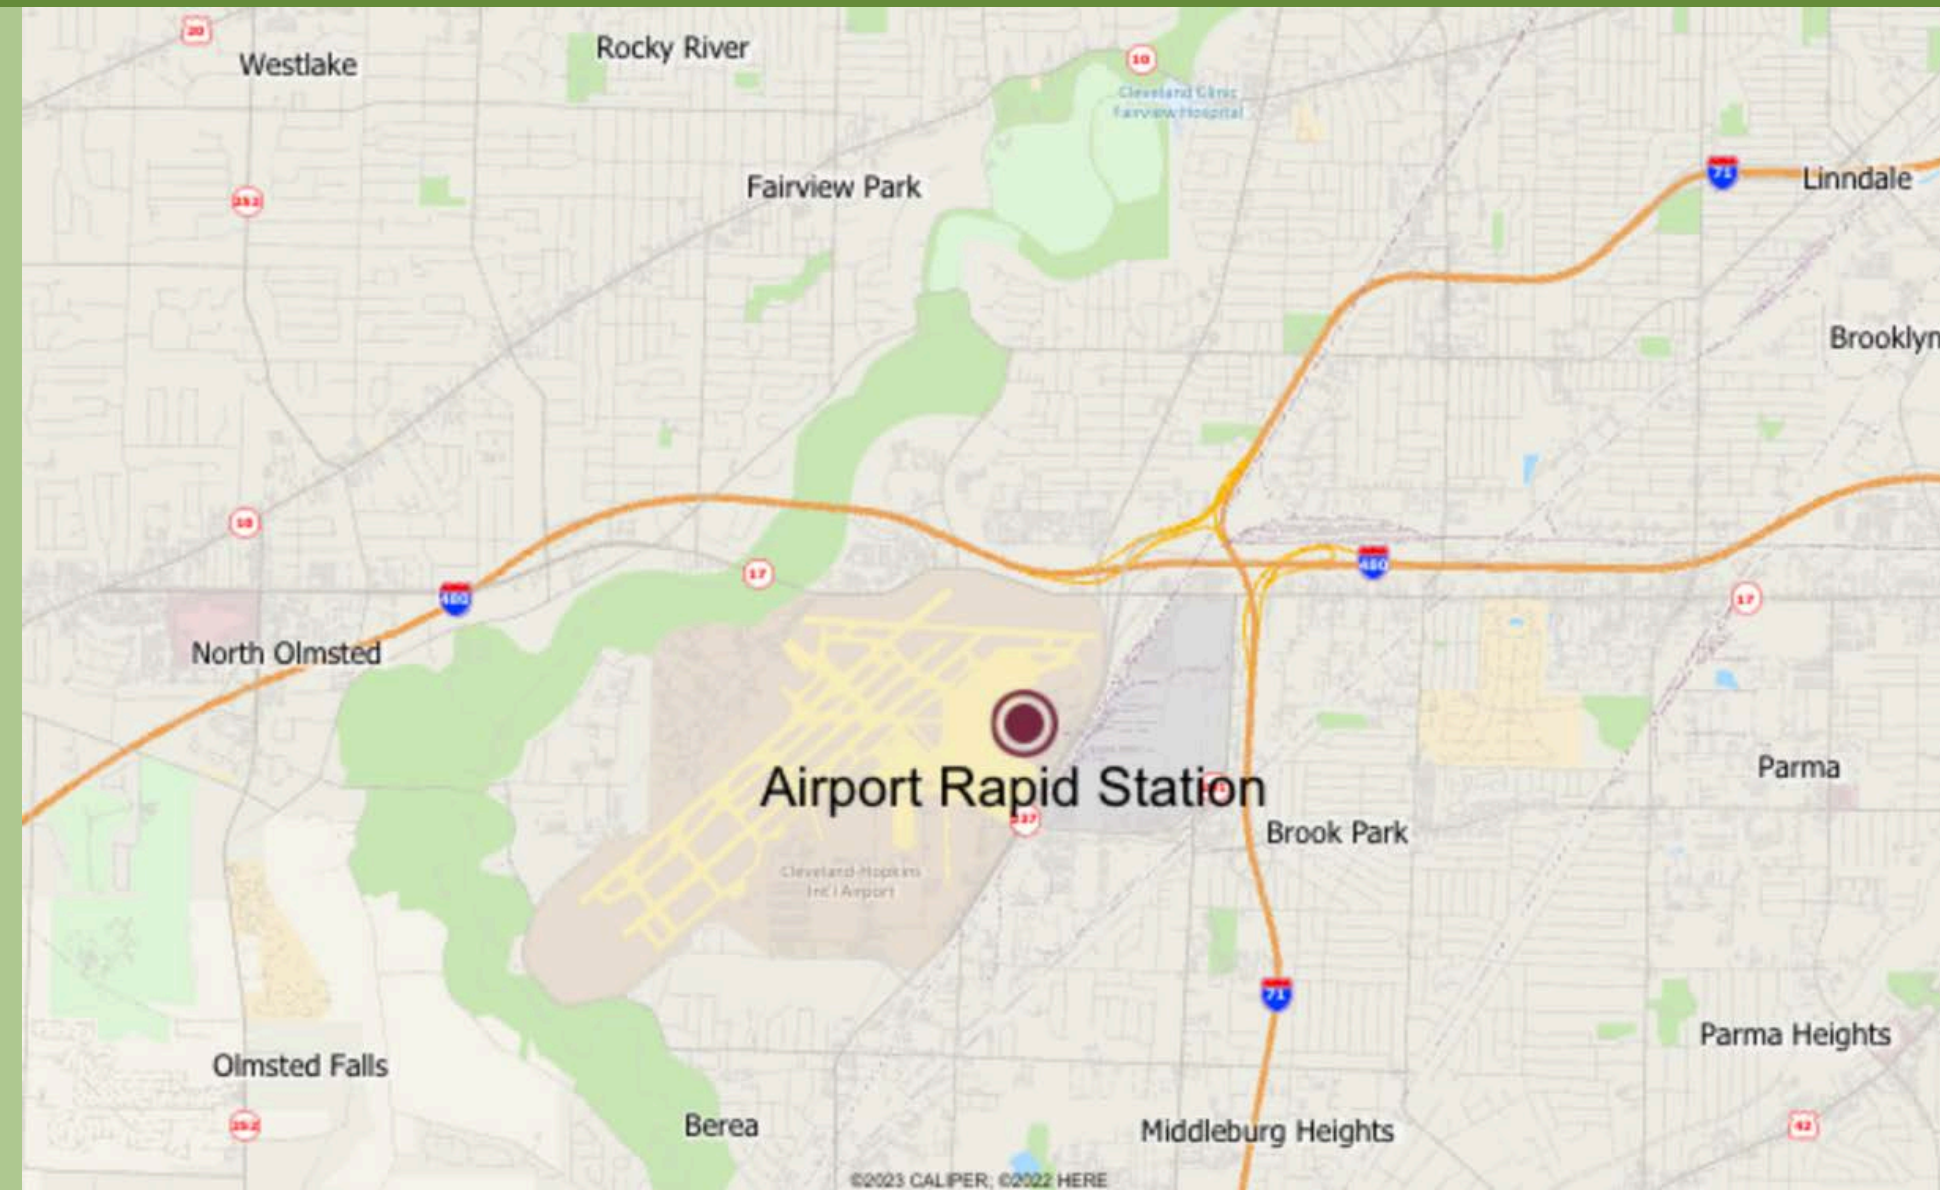

# Cleveland Bus Transit (RTA)

RTA is a public transportation provider in Cleveland which operates Bus routes. The RTA has 42 Bus routes in Cleveland with 5445 Bus stops. Their bus routes cover an area from the North (Willowick) with a stop at Lakshore Blvd & Shorgate East Drive to the South (Brunswick) with a stop at Laurel Square Shopping Ctr. Their most western stop is Lorain Rd & North Olmsted Industrial Pkwy (North Olmsted) and the most eastern stop is Som Center Rd & Aurora Rd (Solon). RTA line schedules (timetables, itineraries, service hours), and departure and arrival times to stations are updated in the app in real time.

# RAIL MAP

SCAN TO VIEW ALL SYSTEM MAPS

# Rail (RTA Cleveland)

# STATION MAPS

**SCAN TO VIEW  
ALL SYSTEM MAPS**