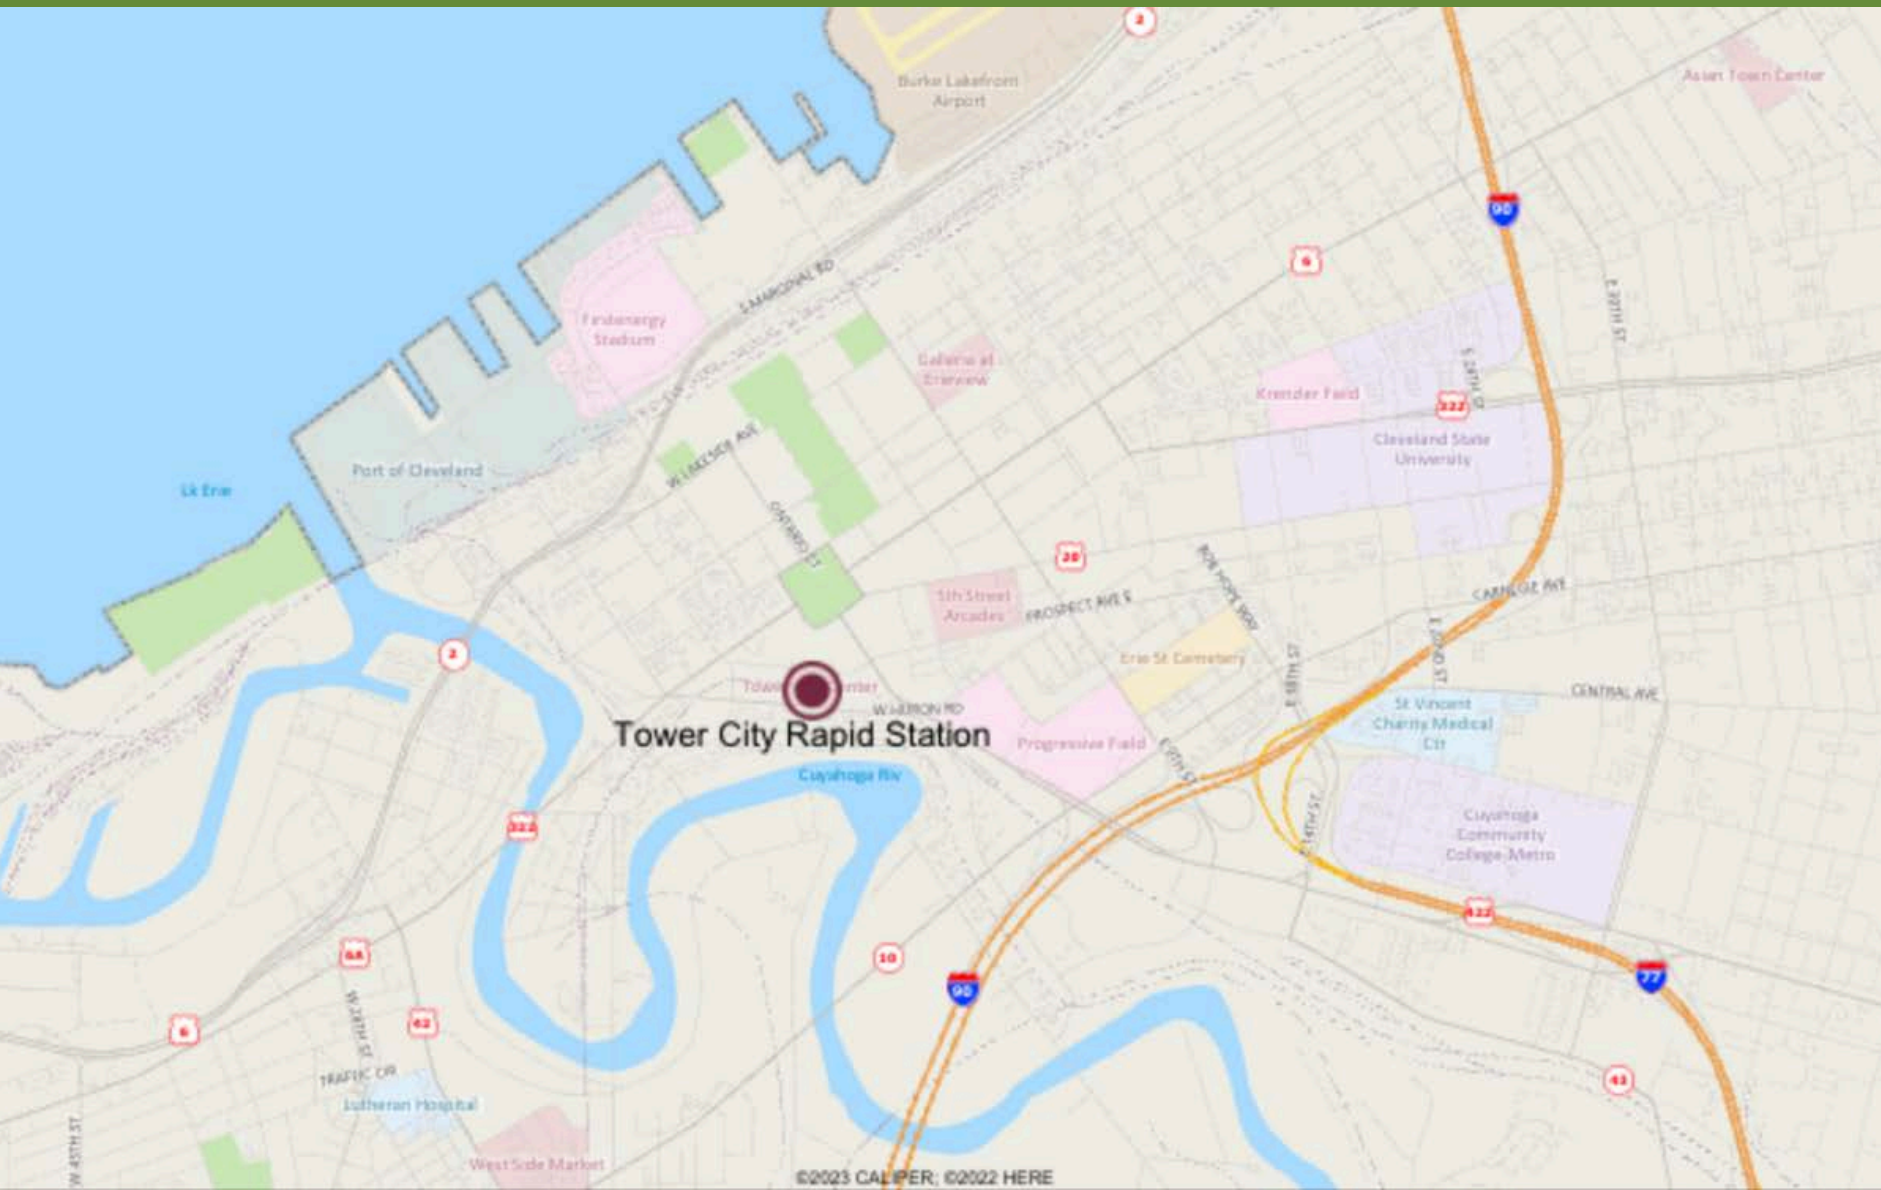

# Cleveland Bus Transit (RTA)

RTA is a public transportation provider in Cleveland which operates Bus routes. The RTA has 42 Bus routes in Cleveland with 5445 Bus stops. Their bus routes cover an area from the North (Willowick) with a stop at Lakshore Blvd & Shorgate East Drive to the South (Brunswick) with a stop at Laurel Square Shopping Ctr. Their most western stop is Lorain Rd & North Olmsted Industrial Pkwy (North Olmsted) and the most eastern stop is Som Center Rd & Aurora Rd (Solon). RTA line schedules (timetables, itineraries, service hours), and departure and arrival times to stations are updated in the app in real time.

# RAIL MAP

SCAN TO VIEW ALL SYSTEM MAPS

# Rail (RTA Cleveland)

# STATION MAPS

**SCAN TO VIEW  
ALL SYSTEM MAPS**